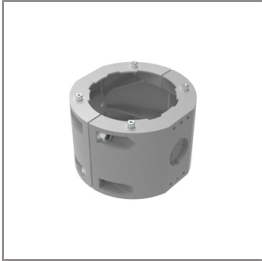

Ordering Code:
AUN-CLP-0004-XX
Pole clamp, pole diameter
102–105mm

Ordering Code:
AUN-GSH-0021-00
Honeycomb louver, LED,
pre-assembly from factory

Ordering Code:
AUN-CAB-0005-00
Cable HO5RN-F 2x1sqmm,
L= 500, with UniBlock
anti-humidity kit,
pre-assembly from factory

Ordering Code:
AUN-GHS-0028-XX
Glare shield cap

Ordering Code:
AUN-CLP-0006-XX
Pole clamp, pole diameter
60–76mm

Ordering Code:
AUN-MOT-0013-XX
Pole mounting arm, for 1–3
projector

*Due to the constancy of product development,
we reserve the right to alter all specification
without prior notice.

LAST UPDATE: 18-06-2024

Ordering Code:
AUN-CLP-0008-XX
Pole clamp, pole diameter
102-105mm, for wall or
pole mounting arm

Ordering Code:
AUN-CLP-0009-XX
Pole clamp, pole diameter
60-76mm, for wall or pole
mounting arm