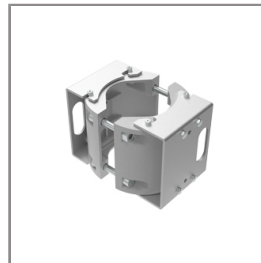

Ordering Code:
AUN-CLP-0004-XX
Pole clamp, pole diameter
102–105mm

Ordering Code:
AUN-GSH-0021-00
Honeycomb louver, LED,
pre-assembly from factory

Ordering Code:
AUN-CAB-0005-00
Cable HO5RN-F 2x1sqmm,
L= 500, with UniBlock
anti-humidity kit,
pre-assembly from factory

Ordering Code:
AUN-GHS-0028-XX
Glare shield cap

Ordering Code:
AUN-CLP-0006-XX
Pole clamp, pole diameter
60–76mm

Ordering Code:
AUN-MOT-0013-XX
Pole mounting arm, for 1–3
projector

*Due to the constancy of product development,
we reserve the right to alter all specification
without prior notice.