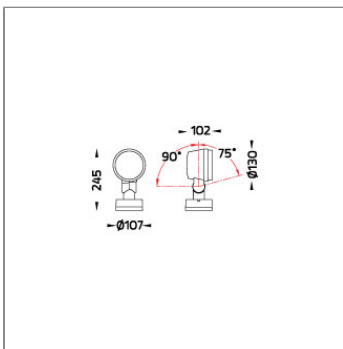

Technical Data

Ordering Code :	5924-B-2-902-XX
Lamp :	LED
Beam :	21°
CCT :	3000 K
CRI :	CRI >80
SDCM :	SDCM = 3
Lamp Lumen :	3300 lm
Luminaire Lumen :	2790 lm
Lamp Wattage :	23 W[700mA]
Luminaire Wattage :	23 W
Efficacy :	121 lm/W
Ambient Temperature :	40°C
Lumen Maintenance	L70B10 >90,000 h
Controller :	Remote
Input Voltage :	700mA, 32.8Vdc, Uin max 500Vdc
Net Weight :	- kg.

LAST UPDATE: 18-06-2024

Ordering Code:
AUN-CLP-0008-XX
Pole clamp, pole diameter
102-105mm, for wall or
pole mounting arm

Ordering Code:
AUN-CLP-0009-XX
Pole clamp, pole diameter
60-76mm, for wall or pole
mounting arm