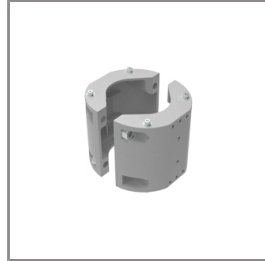

LAST UPDATE: 18-06-2024

Ordering Code:
AUN-CLP-0008-XX
Pole clamp, pole diameter
102-105mm, for wall or
pole mounting arm

Ordering Code:
AUN-CLP-0009-XX
Pole clamp, pole diameter
60-76mm, for wall or pole
mounting arm