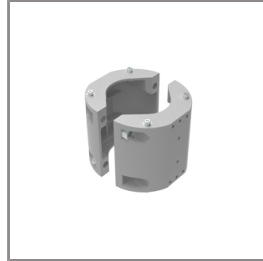

Ordering Code:
AUN-GHS-0028-XX
Glare shield cap

Ordering Code:
AUN-CLP-0006-XX
Pole clamp, pole diameter
60–76mm

Ordering Code:
AUN-MOT-0013-XX
Pole mounting arm, for 1–3
projector

*Due to the constancy of product development,
we reserve the right to alter all specification
without prior notice.

LAST UPDATE: 18-06-2024

Ordering Code:
AUN-CLP-0008-XX
Pole clamp, pole diameter
102-105mm, for wall or
pole mounting arm

Ordering Code:
AUN-CLP-0009-XX
Pole clamp, pole diameter
60-76mm, for wall or pole
mounting arm