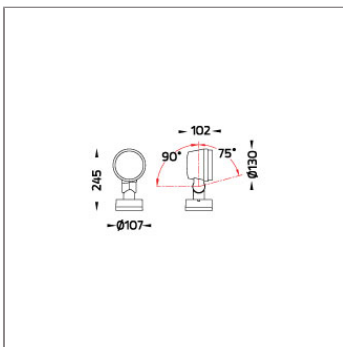

Technical Data

Ordering Code :	5924-A-2-720-XX
Lamp :	LED
Beam :	15°
CCT :	4000 K
CRI :	CRI >80
SDCM :	SDCM = 3
Lamp Lumen :	3040 lm
Luminaire Lumen :	2670 lm
Lamp Wattage :	25 W[700mA]
Luminaire Wattage :	25 W
Efficacy :	106 lm/W
Ambient Temperature :	40°C
Lumen Maintenance	L70B10 >90,000 h
Controller :	Remote
Input Voltage :	700mA, 34.9Vdc, Uin max 500Vdc
Net Weight :	- kg.

LAST UPDATE: 18-06-2024

Ordering Code:
AUN-CLP-0008-XX
Pole clamp, pole diameter
102-105mm, for wall or
pole mounting arm

Ordering Code:
AUN-CLP-0009-XX
Pole clamp, pole diameter
60-76mm, for wall or pole
mounting arm