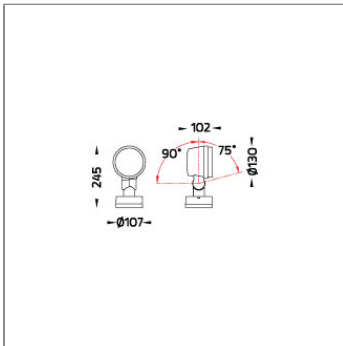

Technical Data

Ordering Code :	5924-A-2-719-XX
Lamp :	LED
Beam :	15°
CCT :	3000 K
CRI :	CRI >80
SDCM :	SDCM = 3
Lamp Lumen :	2880 lm
Luminaire Lumen :	2530 lm
Lamp Wattage :	25 W[700mA]
Luminaire Wattage :	25 W
Efficacy :	101 lm/W
Ambient Temperature :	40°C
Lumen Maintenance	L70B10 >90,000 h
Controller :	Remote
Input Voltage :	700mA, 34.9Vdc, Uin max 500Vdc
Net Weight :	- kg.

LAST UPDATE: 18-06-2024

Ordering Code:
AUN-CLP-0008-XX
Pole clamp, pole diameter
102-105mm, for wall or
pole mounting arm

Ordering Code:
AUN-CLP-0009-XX
Pole clamp, pole diameter
60-76mm, for wall or pole
mounting arm