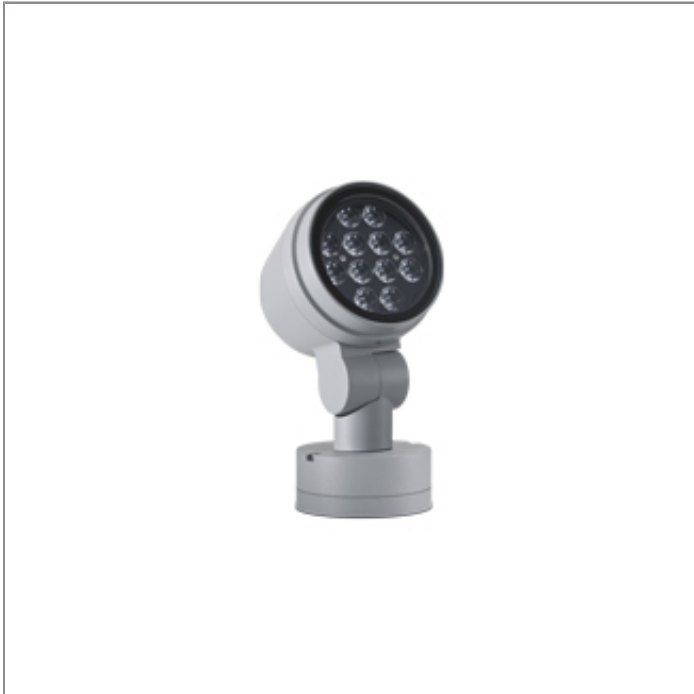

ALPHA

MEDIUM ALPHA ROUND – CC PROJECTOR

LAST UPDATE: 18-06-2024

ALPHA is an entirely new family of outdoor spotlights/floodlights engineered from scratch. The primary shapes and overall small dimensions make it possible to install ALPHA in most professional and residential lighting applications. High-quality polycarbonate optics provide accurate beam control and offer a wide selection of light distributions. ALPHA can be customized with accessories such as honeycombs, shields and various mounting solutions for poles and surfaces. The minimized amount of needed tools and usage of quick connectors simplifies the installation.

Technical Data

Ordering Code :	5924-A-2-536-XX
Lamp :	LED
Beam :	12°
CCT :	4000 K
CRI :	CRI >80
SDCM :	SDCM = 3
Lamp Lumen :	3330 lm
Luminaire Lumen :	2250 lm
Lamp Wattage :	26 W[700mA]
Luminaire Wattage :	26 W
Efficacy :	86 lm/W
Ambient Temperature :	50°C
Lumen Maintenance	L80B10 >108,000 h
Controller :	Remote
Input Voltage :	700mA, 34.8Vdc, Uin max 150Vdc
Net Weight :	3.10 kg.