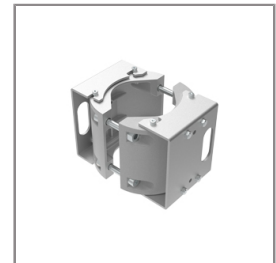

Ordering Code:
AUN-CLP-0006-XX
Pole clamp, pole diameter
60-76mm

*Due to the constancy of product development,
we reserve the right to alter all specification
without prior notice.

Unilamp Co., Ltd.
461 Ramintra Road, Kannayao, Bangkok 10230 Thailand
Tel : +66[0]2 943 2420-1, +66[0]2 946 4170-1
Fax : +66[0]2 943 2419
online@unilamp.co.th
www.unilamp.co.th