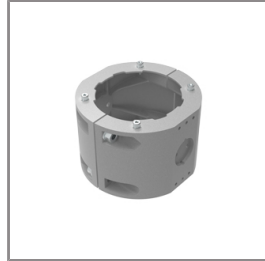

Ordering Code:
AUN-GHS-0028-XX
Glare Shield Cap.

Ordering Code:
AUN-CLP-0006-XX
Pole Clamp Diameter
60-76mm.

*Due to the constancy of product development,
we reserve the right to alter all specification
without prior notice.

LAST UPDATE: 10-05-2024

Ordering Code:
AUN-MOT-0013-XX
Mounting arm for 1-3
Spotlights.

Ordering Code:
AUN-CLP-0008-XX
Pole Clamp Diameter
102-105mm. for mounting
arm.

Ordering Code:
AUN-CLP-0009-XX
Pole Clamp Diameter
60-76mm. for mounting
arm.