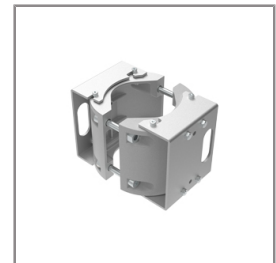

Ordering Code:
AUN-CAB-0001-00
Cable HO7RN-F 2x1sqmm
length 2000 mm with
anti-humidity kit.
(pre-assembled from
factory)

Ordering Code:
AUN-CLP-0004-XX
Pole Clamp Diameter
102-105mm

Ordering Code:
AUN-CAB-0005-00
Cable HO5RN-F 2x1sqmm
length 500mm. with
anti-humidity
kit. (pre-assembled from
factory)

Ordering Code:
AUN-GHS-0028-XX
Glare Shield Cap.

Ordering Code:
AUN-CLP-0006-XX
Pole Clamp Diameter
60-76mm.

*Due to the constancy of product development,
we reserve the right to alter all specification
without prior notice.