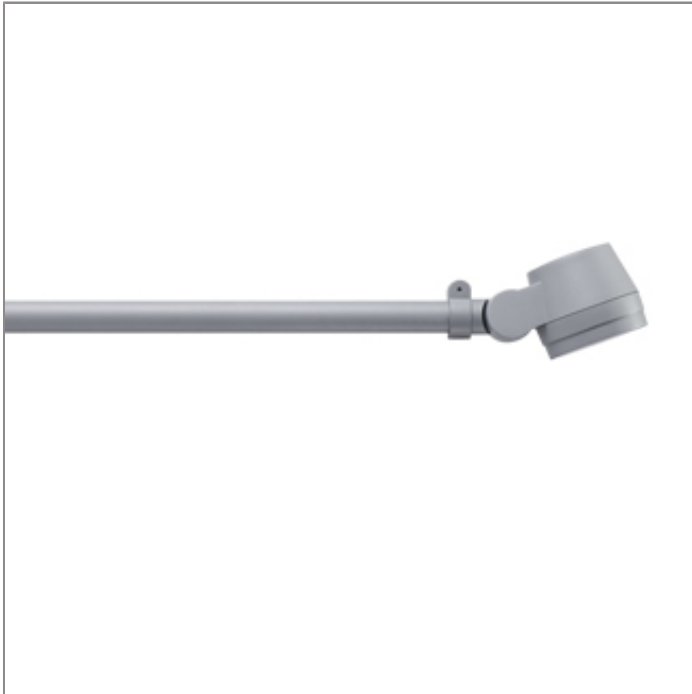

ALPHA

MINI ALPHA ROUND ARM PROJECTOR

LAST UPDATE: 10-05-2024

ALPHA is an entirely new family of outdoor spotlights/floodlights engineered from scratch. The primary shapes and overall small dimensions make it possible to install ALPHA in most professional and residential lighting applications. High-quality polycarbonate optics provide accurate beam control and offer a wide selection of light distributions. ALPHA can be customized with accessories such as honeycombs, shields and various mounting solutions for poles and surfaces. The minimized amount of needed tools and usage of quick connectors simplifies the installation.

Technical Data

Ordering Code :	5923-D-4-533-XX
Lamp :	LED
Beam :	50°
CCT :	4000 K
CRI :	CRI >80
SDCM :	SDCM = 3
Lamp Lumen :	1030 lm
Luminaire Lumen :	760 lm
Lamp Wattage :	8.1 W
Luminaire Wattage :	10 W
Efficacy :	76 lm/w
Ambient Temperature :	50°C
Lumen Maintenance	L70B10 >66,000 h
Controller :	DIM 1-10V
Input Voltage :	220-240Vac 50/60Hz
Net Weight :	1.70 kg.

Ordering code guide

XXXX-X-X-XXX-XX
A B C D E

- A Product Code
- B Reflector
- C Electrical Component
- D Lamp
- E Color

Icon definition

*Due to the constancy of product development, we reserve the right to alter all specification without prior notice.