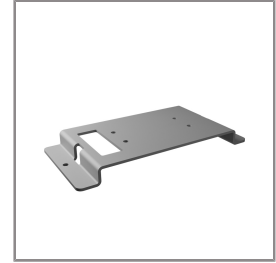

Ordering Code:

STEEL-POLE-FOR-ALPHA-SPOTLIGHT

Please contact Sales

Representative

Ordering Code:

AUN-CAB-0012-00

Cable H05RR-F 5x1, L=

2000mm, with UniBlock
anti-humidity kit,
pre-assembly from factory