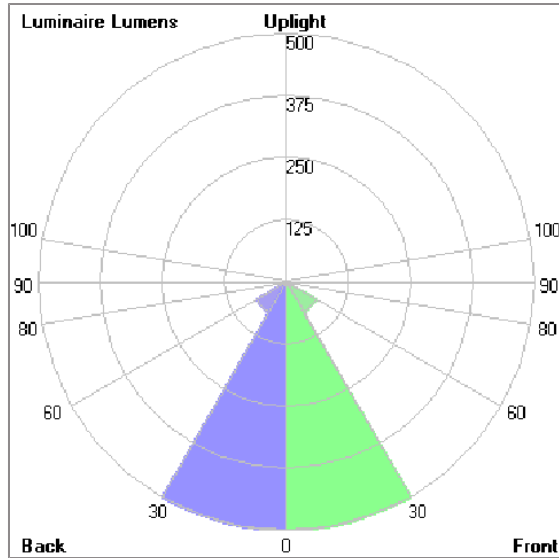

Technical Data

Ordering Code :	5922-N-5-529-XX
Lamp :	LED
Beam :	Elliptical V
CCT :	3000 K
CRI :	CRI >80
SDCM :	SDCM = 3
Lamp Lumen :	1340 lm
Luminaire Lumen :	1160 lm
Lamp Wattage :	13 W
Luminaire Wattage :	15 W
Efficacy :	77 lm/W
Ambient Temperature :	50°C
Lumen Maintenance	L70B10 >66,000 h
Controller :	DALI
Input Voltage :	220-240Vac 50/60Hz
Net Weight :	1.80 kg.

ALPHA

MINI ALPHA ROUND

SPOTLIGHT

LAST UPDATE: 13-03-2026

Bug Report

Lum. Classification System (LCS)

LCS	Zone	%Lumens	%Lamp	%Lum
FL	[0-30]	499.6	37.3	43.4
FM	[30-60]	69.8	5.2	6.1
FH	[60-80]	6.2	0.5	0.5
FVH	[80-90]	0.2	0.0	0.0
BL	[0-30]	499.6	37.3	43.4
BM	[30-60]	69.8	5.2	6.1
BH	[60-80]	6.2	0.5	0.5
BVH	[80-90]	0.2	0.0	0.0
UL	[90-100]	0.0	0.0	0.0
UH	[100-180]	0.0	0.0	0.0
Total		1151.6	86.0	100.0
BUG Rating		B1-U0-G0		