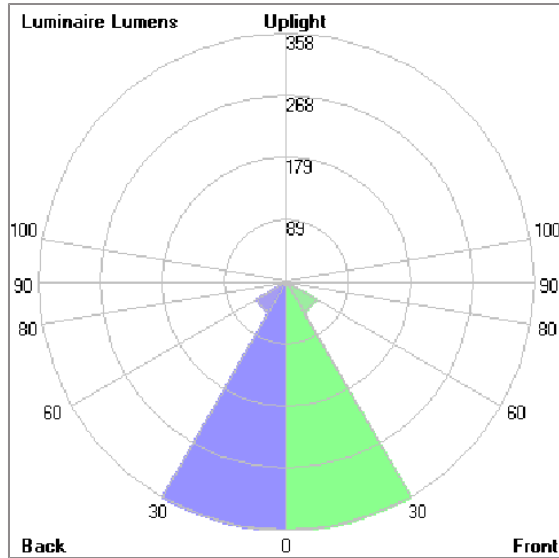

Technical Data

Ordering Code :	5922-N-4-531-XX
Lamp :	LED
Beam :	Elliptical V
CCT :	2700 K
CRI :	CRI >80
SDCM :	SDCM = 3
Lamp Lumen :	960 lm
Luminaire Lumen :	800 lm
Lamp Wattage :	8.1 W
Luminaire Wattage :	10 W
Efficacy :	80 lm/w
Ambient Temperature :	50°C
Lumen Maintenance	L70B10 >66,000 h
Controller :	DIM 1-10V
Input Voltage :	220-240Vac 50/60Hz
Net Weight :	1.60 kg.

ALPHA

MINI ALPHA ROUND

SPOTLIGHT

LAST UPDATE: 13-03-2026

Bug Report

Lum. Classification System (LCS)

LCS	Zone	%Lumens	%Lamp	%Lum
FL	[0-30]	357.9	37.3	43.4
FM	[30-60]	50.0	5.2	6.1
FH	[60-80]	4.4	0.5	0.5
FVH	[80-90]	0.1	0.0	0.0
BL	[0-30]	357.9	37.3	43.4
BM	[30-60]	50.0	5.2	6.1
BH	[60-80]	4.4	0.5	0.5
BVH	[80-90]	0.1	0.0	0.0
UL	[90-100]	0.0	0.0	0.0
UH	[100-180]	0.0	0.0	0.0
Total		824.8	86.0	100.0
BUG Rating		B1-U0-G0		