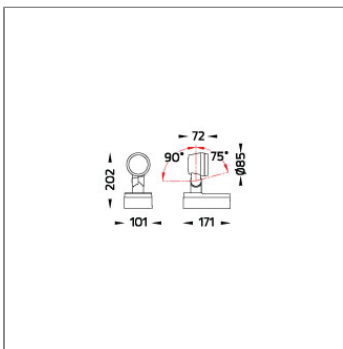

Technical Data

Ordering Code :	5922-H-5-530-XX
Lamp :	LED
Beam :	44°/13°
CCT :	4000 K
CRI :	CRI >80
SDCM :	SDCM = 3
Lamp Lumen :	1440 lm
Luminaire Lumen :	1250 lm
Lamp Wattage :	13 W
Luminaire Wattage :	15 W
Efficacy :	83 lm/W
Ambient Temperature :	50°C
Lumen Maintenance	L70B10 >66,000 h
Controller :	DALI
Input Voltage :	220-240Vac 50/60Hz
Net Weight :	1.80 kg.

Ordering Code:
AUN-CON-0011-00
IP68 connection device,
cable diameter 7.1-13mm,
1-10V or DALI

Ordering Code:
AUN-CON-0014-00
IP68 connection device,
cable diameter 8-12.5mm,
1-10V or DALI

Ordering Code:
AUN-CLP-0004-XX
Pole clamp, pole diameter
102-105mm