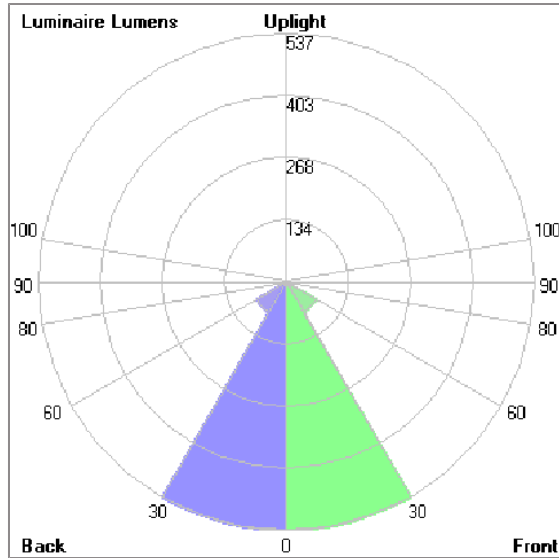

Technical Data

Ordering Code :	5922-H-5-530-XX
Lamp :	LED
Beam :	44°/13°
CCT :	4000 K
CRI :	CRI >80
SDCM :	SDCM = 3
Lamp Lumen :	1440 lm
Luminaire Lumen :	1250 lm
Lamp Wattage :	13 W
Luminaire Wattage :	15 W
Efficacy :	83 lm/W
Ambient Temperature :	50°C
Lumen Maintenance	L70B10 >66,000 h
Controller :	DALI
Input Voltage :	220-240Vac 50/60Hz
Net Weight :	1.80 kg.

ALPHA

MINI ALPHA ROUND

SPOTLIGHT

LAST UPDATE: 13-03-2026

Bug Report

Lum. Classification System (LCS)

LCS	Zone	%Lumens	%Lamp	%Lum
FL	[0-30]	536.8	37.3	43.4
FM	[30-60]	75.0	5.2	6.1
FH	[60-80]	6.7	0.5	0.5
FVH	[80-90]	0.2	0.0	0.0
BL	[0-30]	536.8	37.3	43.4
BM	[30-60]	75.0	5.2	6.1
BH	[60-80]	6.7	0.5	0.5
BVH	[80-90]	0.2	0.0	0.0
UL	[90-100]	0.0	0.0	0.0
UH	[100-180]	0.0	0.0	0.0
Total		1237.4	86.0	100.0
BUG Rating		B2-U0-G0		