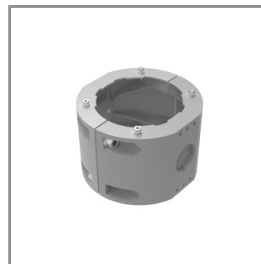

Ordering Code:
AUN-CLP-0004-XX
Pole clamp, pole diameter
102-105mm

Ordering Code:
AUN-CAB-0004-00
Cable HO7RN-F 3x1sqmm,
L= 500, with UniBlock
anti-humidity kit,
pre-assembly from factory

Ordering Code:
AUN-GHS-0027-XX
Glare shield cap

Ordering Code:
AUN-CLP-0006-XX
Pole clamp, pole diameter
60-76mm

Ordering Code:
AUN-MOT-0013-XX
Pole mounting arm, for 1-3
projector

Ordering Code:
AUN-CLP-0008-XX
Pole clamp, pole diameter
102-105mm, for wall or
pole mounting arm

Ordering Code:
AUN-CLP-0009-XX
Pole clamp, pole diameter
60-76mm, for wall or pole
mounting arm

*Due to the constancy of product development,
we reserve the right to alter all specification
without prior notice.