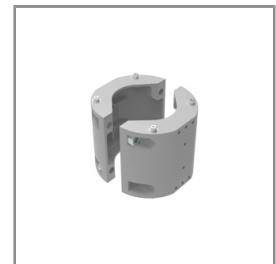

Ordering Code:
AUN-CLP-0004-XX
Pole clamp, pole diameter
102-105mm

Ordering Code:
AUN-CAB-0004-00
Cable HO7RN-F 3x1sqmm,
L= 500, with UniBlock
anti-humidity kit,
pre-assembly from factory

Ordering Code:
AUN-GHS-0027-XX
Glare shield cap

Ordering Code:
AUN-CLP-0006-XX
Pole clamp, pole diameter
60-76mm

Ordering Code:
AUN-MOT-0013-XX
Pole mounting arm, for 1-3
projector

Ordering Code:
AUN-CLP-0008-XX
Pole clamp, pole diameter
102-105mm, for wall or
pole mounting arm