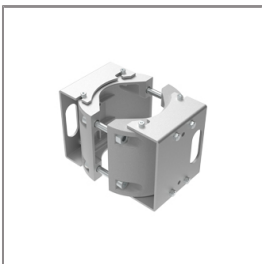

Ordering Code:
AUN-CON-0009-00
IP68 connection device,
cable diameter 5-9.5mm,
On-Off

Ordering Code:
AUN-CON-0013-00
IP68 connection device,
cable diameter 7-11.5mm,
On-Off

Ordering Code:
AUN-CAB-0002-00
Cable HO7RN-F 3x1sqmm,
L= 2000, with UniBlock
anti-humidity kit,
pre-assembly from factory

Ordering Code:
AUN-CLP-0004-XX
Pole clamp, pole diameter
102-105mm

Ordering Code:
AUN-CAB-0004-00
Cable HO7RN-F 3x1sqmm,
L= 500, with UniBlock
anti-humidity kit,
pre-assembly from factory

Ordering Code:
AUN-GHS-0027-XX
Glare shield cap