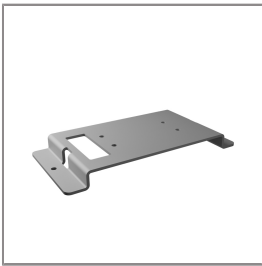

Ordering Code:
AUN-BRK-0014-XX
Mounting bracket,
pre-assembly from factory

*Due to the constancy of product development,
we reserve the right to alter all specification
without prior notice.

Unilamp Co., Ltd.
461 Ramintra Road, Kannayao, Bangkok 10230 Thailand
Tel : +66(O)2 943 2420-1, +66(O)2 946 4170-1
Fax : +66(O)2 943 2419
online@unilamp.co.th
www.unilamp.co.th