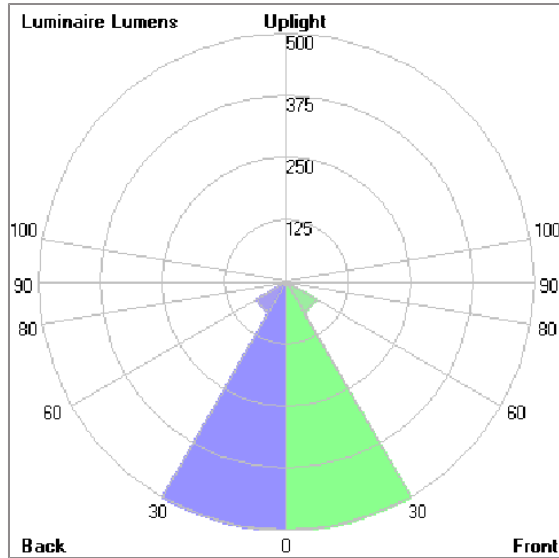

Technical Data

Ordering Code :	5922-H-3-528-XX
Lamp :	LED
Beam :	44°/13°
CCT :	2700 K
CRI :	CRI >80
SDCM :	SDCM = 3
Lamp Lumen :	1340 lm
Luminaire Lumen :	1160 lm
Lamp Wattage :	13 W
Luminaire Wattage :	15 W
Efficacy :	77 lm/W
Ambient Temperature :	50°C
Lumen Maintenance	L70B10 >66,000 h
Controller :	On-Off
Input Voltage :	220-240Vac 50/60Hz
Net Weight :	1.60 kg.

ALPHA

MINI ALPHA ROUND

SPOTLIGHT

LAST UPDATE: 13-03-2026

Bug Report

Lum. Classification System (LCS)

LCS	Zone	%Lumens	%Lamp	%Lum
FL	[0-30]	499.6	37.3	43.4
FM	[30-60]	69.8	5.2	6.1
FH	[60-80]	6.2	0.5	0.5
FVH	[80-90]	0.2	0.0	0.0
BL	[0-30]	499.6	37.3	43.4
BM	[30-60]	69.8	5.2	6.1
BH	[60-80]	6.2	0.5	0.5
BVH	[80-90]	0.2	0.0	0.0
UL	[90-100]	0.0	0.0	0.0
UH	[100-180]	0.0	0.0	0.0
Total		1151.6	86.0	100.0
BUG Rating		B1-U0-G0		