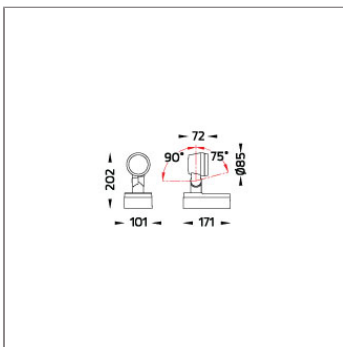

Technical Data

Ordering Code :	5922-H-3-528-XX
Lamp :	LED
Beam :	44°/13°
CCT :	2700 K
CRI :	CRI >80
SDCM :	SDCM = 3
Lamp Lumen :	1340 lm
Luminaire Lumen :	1160 lm
Lamp Wattage :	13 W
Luminaire Wattage :	15 W
Efficacy :	77 lm/W
Ambient Temperature :	50°C
Lumen Maintenance	L70B10 >66,000 h
Controller :	On-Off
Input Voltage :	220-240Vac 50/60Hz
Net Weight :	1.60 kg.

Ordering Code:
AUN-CLP-0009-XX
Pole clamp, pole diameter
60-76mm, for wall or pole
mounting arm

*Due to the constancy of product development,
we reserve the right to alter all specification
without prior notice.