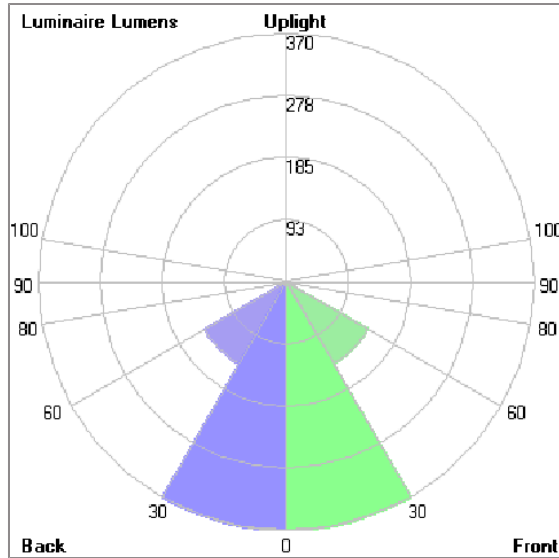

Technical Data

Ordering Code :	5922-D-5-530-XX
Lamp :	LED
Beam :	50°
CCT :	4000 K
CRI :	CRI >80
SDCM :	SDCM = 3
Lamp Lumen :	1440 lm
Luminaire Lumen :	1060 lm
Lamp Wattage :	13 W
Luminaire Wattage :	15 W
Efficacy :	70 lm/W
Ambient Temperature :	50°C
Lumen Maintenance	L70B10 >66,000 h
Controller :	DALI
Input Voltage :	220-240Vac 50/60Hz
Net Weight :	1.80 kg.

ALPHA

MINI ALPHA ROUND

SPOTLIGHT

LAST UPDATE: 13-03-2026

Bug Report

Lum. Classification System [LCS]

LCS	Zone	%Lumens	%Lamp	%Lum
FL	[0-30]	370.3	25.7	35.3
FM	[30-60]	140.7	9.8	13.4
FH	[60-80]	13.6	0.9	1.3
FVH	[80-90]	0.0	0.0	0.0
BL	[0-30]	370.3	25.7	35.3
BM	[30-60]	140.7	9.8	13.4
BH	[60-80]	13.6	0.9	1.3
BVH	[80-90]	0.0	0.0	0.0
UL	[90-100]	0.0	0.0	0.0
UH	[100-180]	0.0	0.0	0.0
Total		1049.2	72.8	100.0
BUG Rating		B1-U0-G0		