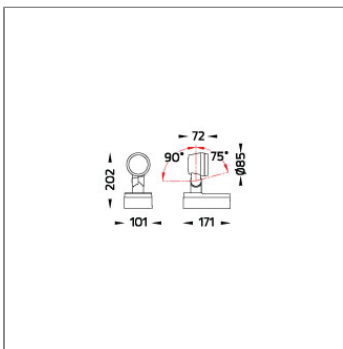

Technical Data

Ordering Code :	5922-D-5-530-XX
Lamp :	LED
Beam :	50°
CCT :	4000 K
CRI :	CRI >80
SDCM :	SDCM = 3
Lamp Lumen :	1440 lm
Luminaire Lumen :	1060 lm
Lamp Wattage :	13 W
Luminaire Wattage :	15 W
Efficacy :	70 lm/W
Ambient Temperature :	50°C
Lumen Maintenance	L70B10 >66,000 h
Controller :	DALI
Input Voltage :	220-240Vac 50/60Hz
Net Weight :	1.80 kg.

Ordering Code:
AUN-CON-0011-00
IP68 connection device,
cable diameter 7.1-13mm,
1-10V or DALI

Ordering Code:
AUN-CON-0014-00
IP68 connection device,
cable diameter 8-12.5mm,
1-10V or DALI

Ordering Code:
AUN-CLP-0004-XX
Pole clamp, pole diameter
102-105mm