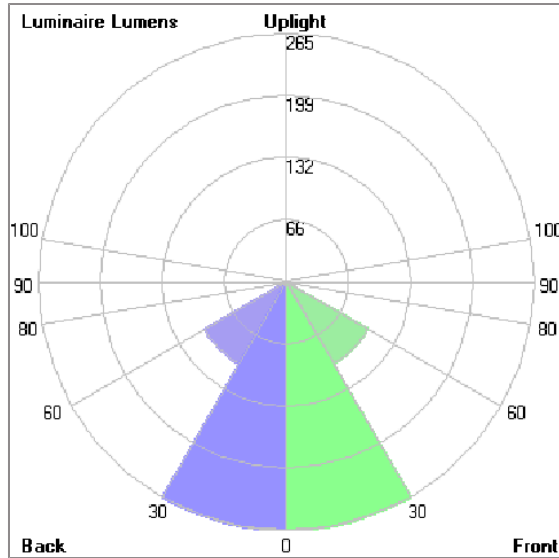

Technical Data

Ordering Code :	5922-D-4-533-XX
Lamp :	LED
Beam :	50°
CCT :	4000 K
CRI :	CRI >80
SDCM :	SDCM = 3
Lamp Lumen :	1030 lm
Luminaire Lumen :	760 lm
Lamp Wattage :	8.1 W
Luminaire Wattage :	10 W
Efficacy :	76 lm/w
Ambient Temperature :	50°C
Lumen Maintenance	L70B10 >66,000 h
Controller :	DIM 1-10V
Input Voltage :	220-240Vac 50/60Hz
Net Weight :	1.60 kg.

ALPHA

MINI ALPHA ROUND

SPOTLIGHT

LAST UPDATE: 13-03-2026

Bug Report

Lum. Classification System [LCS]

LCS	Zone	%Lumens	%Lamp	%Lum
FL	[0-30]	264.9	25.7	35.3
FM	[30-60]	100.7	9.8	13.4
FH	[60-80]	9.7	0.9	1.3
FVH	[80-90]	0.0	0.0	0.0
BL	[0-30]	264.9	25.7	35.3
BM	[30-60]	100.7	9.8	13.4
BH	[60-80]	9.7	0.9	1.3
BVH	[80-90]	0.0	0.0	0.0
UL	[90-100]	0.0	0.0	0.0
UH	[100-180]	0.0	0.0	0.0
Total		750.6	72.8	100.0
BUG Rating		B1-U0-G0		