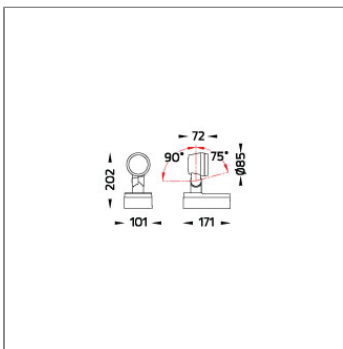

Technical Data

Ordering Code :	5922-D-4-533-XX
Lamp :	LED
Beam :	50°
CCT :	4000 K
CRI :	CRI >80
SDCM :	SDCM = 3
Lamp Lumen :	1030 lm
Luminaire Lumen :	760 lm
Lamp Wattage :	8.1 W
Luminaire Wattage :	10 W
Efficacy :	76 lm/w
Ambient Temperature :	50°C
Lumen Maintenance	L70B10 >66,000 h
Controller :	DIM 1-10V
Input Voltage :	220-240Vac 50/60Hz
Net Weight :	1.60 kg.

Ordering Code:
AUN-CON-0011-00
IP68 connection device,
cable diameter 7.1-13mm,
1-10V or DALI

Ordering Code:
AUN-CON-0014-00
IP68 connection device,
cable diameter 8-12.5mm,
1-10V or DALI

Ordering Code:
AUN-CLP-0004-XX
Pole clamp, pole diameter
102-105mm