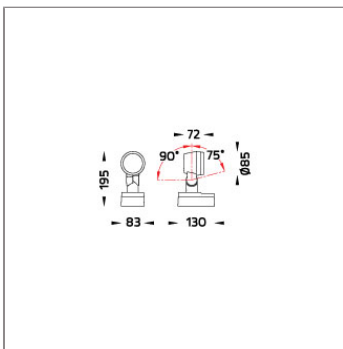

Technical Data

Ordering Code :	5922-D-3-531-XX
Lamp :	LED
Beam :	50°
CCT :	2700 K
CRI :	CRI >80
SDCM :	SDCM = 3
Lamp Lumen :	960 lm
Luminaire Lumen :	710 lm
Lamp Wattage :	8.1 W
Luminaire Wattage :	10 W
Efficacy :	71 lm/w
Ambient Temperature :	50°C
Lumen Maintenance	L70B10 >66,000 h
Controller :	On-Off
Input Voltage :	220-240Vac 50/60Hz
Net Weight :	1.20 kg.

Ordering Code:
AUN-CLP-0009-XX
Pole clamp, pole diameter
60-76mm, for wall or pole
mounting arm

*Due to the constancy of product development,
we reserve the right to alter all specification
without prior notice.