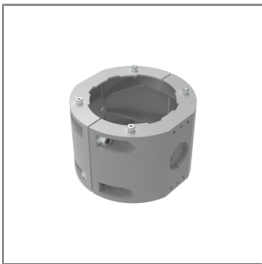

Ordering Code:
AUN-CON-0011-00
IP68 connection device,
cable diameter 7.1-13mm,
1-10V or DALI

Ordering Code:
AUN-CON-0014-00
IP68 connection device,
cable diameter 8-12.5mm,
1-10V or DALI

Ordering Code:
AUN-CLP-0004-XX
Pole clamp, pole diameter
102-105mm

Ordering Code:
AUN-GHS-0027-XX
Glare shield cap

Ordering Code:
AUN-CLP-0006-XX
Pole clamp, pole diameter
60-76mm

Ordering Code:
AUN-MOT-0013-XX
Pole mounting arm, for 1-3
projector

Ordering Code:
AUN-CLP-0008-XX
Pole clamp, pole diameter
102-105mm, for wall or
pole mounting arm