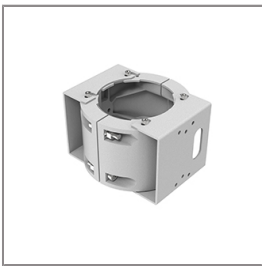

Ordering Code:
AUN-CON-0011-00
IP68 connection device,
cable diameter 7.1-13mm,
1-10V or DALI

Ordering Code:
AUN-CON-0014-00
IP68 connection device,
cable diameter 8-12.5mm,
1-10V or DALI

Ordering Code:
AUN-CLP-0004-XX
Pole clamp, pole diameter
102-105mm

Ordering Code:
AUN-GHS-0027-XX
Glare shield cap

Ordering Code:
AUN-CLP-0006-XX
Pole clamp, pole diameter
60-76mm

Ordering Code:
AUN-MOT-0013-XX
Pole mounting arm, for 1-3
projector

Ordering Code:
AUN-CLP-0008-XX
Pole clamp, pole diameter
102-105mm, for wall or
pole mounting arm