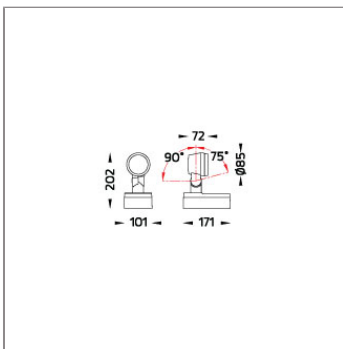

Technical Data

Ordering Code :	5922-B-5-529-XX
Lamp :	LED
Beam :	29°
CCT :	3000 K
CRI :	CRI >80
SDCM :	SDCM = 3
Lamp Lumen :	1340 lm
Luminaire Lumen :	1180 lm
Lamp Wattage :	13 W
Luminaire Wattage :	15 W
Efficacy :	78 lm/W
Ambient Temperature :	50°C
Lumen Maintenance	L70B10 >66,000 h
Controller :	DALI
Input Voltage :	220-240Vac 50/60Hz
Net Weight :	1.80 kg.

Ordering Code:
AUN-CON-0011-00
IP68 connection device,
cable diameter 7.1-13mm,
1-10V or DALI

Ordering Code:
AUN-CON-0014-00
IP68 connection device,
cable diameter 8-12.5mm,
1-10V or DALI

Ordering Code:
AUN-CLP-0004-XX
Pole clamp, pole diameter
102-105mm