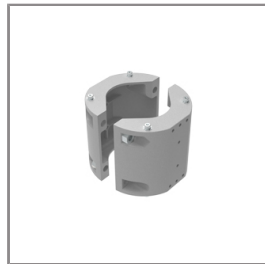

Ordering Code:
AUN-CON-0011-00
IP68 connection device,
cable diameter 7.1-13mm,
1-10V or DALI

Ordering Code:
AUN-CON-0014-00
IP68 connection device,
cable diameter 8-12.5mm,
1-10V or DALI

Ordering Code:
AUN-CLP-0004-XX
Pole clamp, pole diameter
102-105mm

Ordering Code:
AUN-GHS-0027-XX
Glare shield cap

Ordering Code:
AUN-CLP-0006-XX
Pole clamp, pole diameter
60-76mm

Ordering Code:
AUN-MOT-0013-XX
Pole mounting arm, for 1-3
projector

Ordering Code:
AUN-CLP-0008-XX
Pole clamp, pole diameter
102-105mm, for wall or
pole mounting arm

Ordering Code:
AUN-CLP-0009-XX
Pole clamp, pole diameter
60-76mm, for wall or pole
mounting arm

Ordering Code:
AUN-ESP-0001-00
Earth spike, GFR polymer

Ordering Code:
AUN-TRS-0001-00
Tree strap, small mounting
base