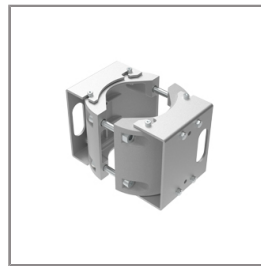

Ordering Code:
AUN-CON-0011-00
IP68 connection device,
cable diameter 7.1-13mm,
1-10V or DALI

Ordering Code:
AUN-CON-0014-00
IP68 connection device,
cable diameter 8-12.5mm,
1-10V or DALI

Ordering Code:
AUN-CLP-0004-XX
Pole clamp, pole diameter
102-105mm

Ordering Code:
AUN-GHS-0027-XX
Glare shield cap

Ordering Code:
AUN-CLP-0006-XX
Pole clamp, pole diameter
60-76mm

Ordering Code:
AUN-MOT-0013-XX
Pole mounting arm, for 1-3
projector

Ordering Code:
AUN-CLP-0008-XX
Pole clamp, pole diameter
102-105mm, for wall or
pole mounting arm