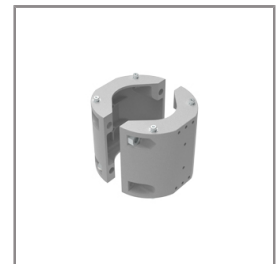

Ordering Code:  
AUN-GHS-0027-XX  
Glare shield cap

Ordering Code:  
AUN-CLP-0006-XX  
Pole clamp, pole diameter  
60-76mm

Ordering Code:  
AUN-MOT-0013-XX  
Pole mounting arm, for 1-3  
projector

Ordering Code:  
AUN-CLP-0008-XX  
Pole clamp, pole diameter  
102-105mm, for wall or  
pole mounting arm

Ordering Code:  
AUN-CLP-0009-XX  
Pole clamp, pole diameter  
60-76mm, for wall or pole  
mounting arm

\*Due to the constancy of product development,  
we reserve the right to alter all specification  
without prior notice.