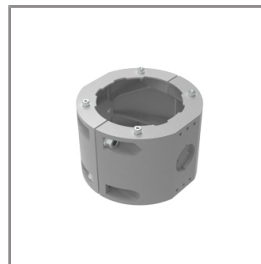

Ordering Code:  
AUN-CLP-0004-XX  
Pole clamp, pole diameter  
102-105mm

Ordering Code:  
AUN-CAB-0004-00  
Cable HO7RN-F 3x1sqmm,  
L= 500, with UniBlock  
anti-humidity kit,  
pre-assembly from factory

Ordering Code:  
AUN-GHS-0027-XX  
Glare shield cap

Ordering Code:  
AUN-CLP-0006-XX  
Pole clamp, pole diameter  
60-76mm

Ordering Code:  
AUN-MOT-0013-XX  
Pole mounting arm, for 1-3  
projector

Ordering Code:  
AUN-CLP-0008-XX  
Pole clamp, pole diameter  
102-105mm, for wall or  
pole mounting arm

Ordering Code:  
AUN-CLP-0009-XX  
Pole clamp, pole diameter  
60-76mm, for wall or pole  
mounting arm

\*Due to the constancy of product development,  
we reserve the right to alter all specification  
without prior notice.