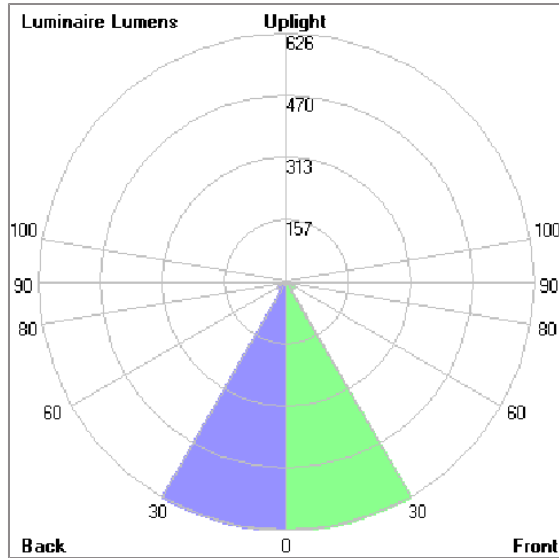

Technical Data

Ordering Code :	5922-A-5-530-XX
Lamp :	LED
Beam :	12°
CCT :	4000 K
CRI :	CRI >80
SDCM :	SDCM = 3
Lamp Lumen :	1440 lm
Luminaire Lumen :	1290 lm
Lamp Wattage :	13 W
Luminaire Wattage :	15 W
Efficacy :	86 lm/W
Ambient Temperature :	50°C
Lumen Maintenance	L70B10 >66,000 h
Controller :	DALI
Input Voltage :	220-240Vac 50/60Hz
Net Weight :	1.80 kg.

ALPHA

MINI ALPHA ROUND

SPOTLIGHT

LAST UPDATE: 13-03-2026

Bug Report

Lum. Classification System (LCS)

LCS	Zone	%Lumens	%Lamp	%Lum
FL	[0-30]	626.4	43.5	47.8
FM	[30-60]	25.0	1.7	1.9
FH	[60-80]	3.5	0.2	0.3
FVH	[80-90]	0.1	0.0	0.0
BL	[0-30]	626.4	43.5	47.8
BM	[30-60]	25.0	1.7	1.9
BH	[60-80]	3.5	0.2	0.3
BVH	[80-90]	0.1	0.0	0.0
UL	[90-100]	0.0	0.0	0.0
UH	[100-180]	0.0	0.0	0.0
Total		1310.0	90.8	100.0
BUG Rating		B2-U0-G0		