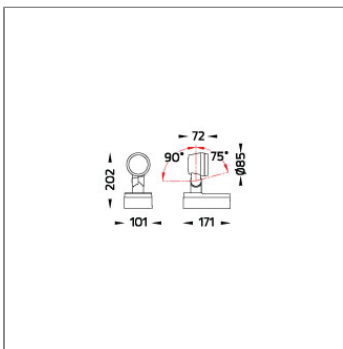

Technical Data

Ordering Code :	5922-A-5-530-XX
Lamp :	LED
Beam :	12°
CCT :	4000 K
CRI :	CRI >80
SDCM :	SDCM = 3
Lamp Lumen :	1440 lm
Luminaire Lumen :	1290 lm
Lamp Wattage :	13 W
Luminaire Wattage :	15 W
Efficacy :	86 lm/W
Ambient Temperature :	50°C
Lumen Maintenance	L70B10 >66,000 h
Controller :	DALI
Input Voltage :	220-240Vac 50/60Hz
Net Weight :	1.80 kg.

Ordering Code:
AUN-CON-0011-00
IP68 connection device,
cable diameter 7.1-13mm,
1-10V or DALI

Ordering Code:
AUN-CON-0014-00
IP68 connection device,
cable diameter 8-12.5mm,
1-10V or DALI

Ordering Code:
AUN-CLP-0004-XX
Pole clamp, pole diameter
102-105mm