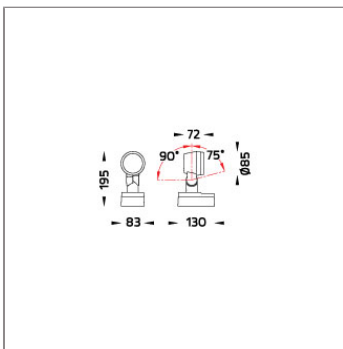

Technical Data

Ordering Code :	5922-A-3-533-XX
Lamp :	LED
Beam :	12°
CCT :	4000 K
CRI :	CRI >80
SDCM :	SDCM = 3
Lamp Lumen :	1030 lm
Luminaire Lumen :	940 lm
Lamp Wattage :	8.1 W
Luminaire Wattage :	10 W
Efficacy :	94 lm/w
Ambient Temperature :	50°C
Lumen Maintenance	L70B10 >66,000 h
Controller :	On-Off
Input Voltage :	220-240Vac 50/60Hz
Net Weight :	1.20 kg.

Ordering Code:
AUN-CLP-0009-XX
Pole clamp, pole diameter
60-76mm, for wall or pole
mounting arm

*Due to the constancy of product development,
we reserve the right to alter all specification
without prior notice.