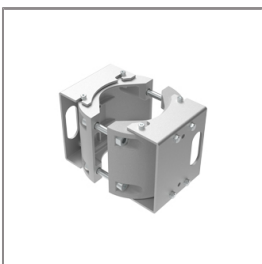

Ordering Code:
AUN-CON-0009-00
IP68 connection device,
cable diameter 5-9.5mm,
On-Off

Ordering Code:
AUN-CON-0013-00
IP68 connection device,
cable diameter 7-11.5mm,
On-Off

Ordering Code:
AUN-CAB-0002-00
Cable HO7RN-F 3x1sqmm,
L= 2000, with UniBlock
anti-humidity kit,
pre-assembly from factory

Ordering Code:
AUN-CLP-0004-XX
Pole clamp, pole diameter
102-105mm

Ordering Code:
AUN-CAB-0004-00
Cable HO7RN-F 3x1sqmm,
L= 500, with UniBlock
anti-humidity kit,
pre-assembly from factory

Ordering Code:
AUN-GHS-0027-XX
Glare shield cap