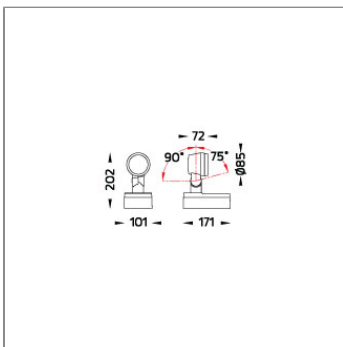

Technical Data

Ordering Code :	5922-A-3-530-XX
Lamp :	LED
Beam :	12°
CCT :	4000 K
CRI :	CRI >80
SDCM :	SDCM = 3
Lamp Lumen :	1440 lm
Luminaire Lumen :	1290 lm
Lamp Wattage :	13 W
Luminaire Wattage :	15 W
Efficacy :	86 lm/W
Ambient Temperature :	50°C
Lumen Maintenance	L70B10 >66,000 h
Controller :	On-Off
Input Voltage :	220-240Vac 50/60Hz
Net Weight :	1.60 kg.

Ordering Code:
AUN-CLP-0009-XX
Pole clamp, pole diameter
60-76mm, for wall or pole
mounting arm

*Due to the constancy of product development,
we reserve the right to alter all specification
without prior notice.