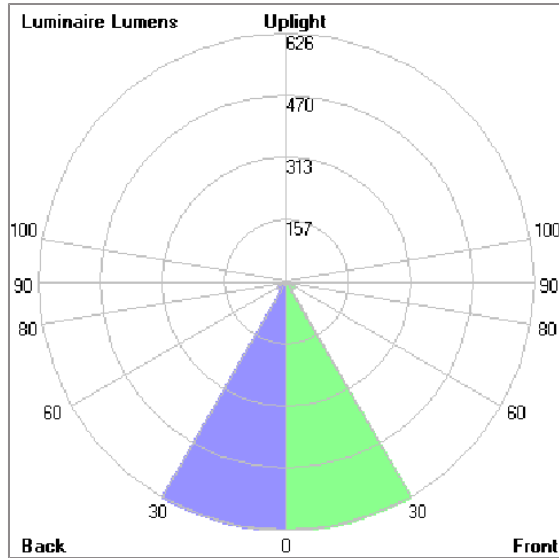

Technical Data

Ordering Code :	5922-A-3-530-XX
Lamp :	LED
Beam :	12°
CCT :	4000 K
CRI :	CRI >80
SDCM :	SDCM = 3
Lamp Lumen :	1440 lm
Luminaire Lumen :	1290 lm
Lamp Wattage :	13 W
Luminaire Wattage :	15 W
Efficacy :	86 lm/W
Ambient Temperature :	50°C
Lumen Maintenance	L70B10 >66,000 h
Controller :	On-Off
Input Voltage :	220-240Vac 50/60Hz
Net Weight :	1.60 kg.

ALPHA

MINI ALPHA ROUND

SPOTLIGHT

LAST UPDATE: 13-03-2026

Bug Report

Lum. Classification System (LCS)

LCS	Zone	%Lumens	%Lamp	%Lum
FL	[0-30]	626.4	43.5	47.8
FM	[30-60]	25.0	1.7	1.9
FH	[60-80]	3.5	0.2	0.3
FVH	[80-90]	0.1	0.0	0.0
BL	[0-30]	626.4	43.5	47.8
BM	[30-60]	25.0	1.7	1.9
BH	[60-80]	3.5	0.2	0.3
BVH	[80-90]	0.1	0.0	0.0
UL	[90-100]	0.0	0.0	0.0
UH	[100-180]	0.0	0.0	0.0
Total		1310.0	90.8	100.0
BUG Rating		B2-U0-G0		