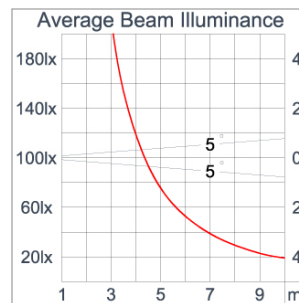

Light Distribution

*Due to the constancy of product development,
we reserve the right to alter all specification
without prior notice.

Unilamp Co., Ltd.
461 Ramintra Road, Kannayao, Bangkok 10230 Thailand
Tel : +66(O)2 943 2420-1, +66(O)2 946 4170-1
Fax : +66(O)2 943 2419
online@unilamp.co.th
www.unilamp.co.th