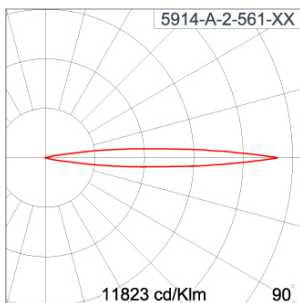

Light Distribution

*Due to the constancy of product development,
we reserve the right to alter all specification
without prior notice.

Unilamp Co., Ltd.
461 Ramintra Road, Kannayao, Bangkok 10230 Thailand
Tel : +66(O)2 943 2420-1, +66(O)2 946 4170-1
Fax : +66(O)2 943 2419
online@unilamp.co.th
www.unilamp.co.th