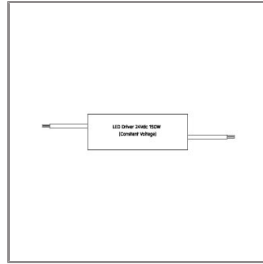

Ordering Code:
AUN-DRG-0011-00
LED constant voltage
driver, 24VDC, 150W