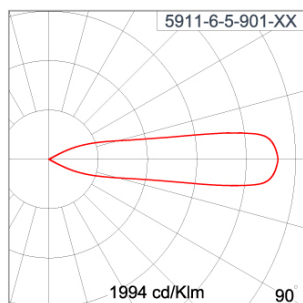

Color	Black 01
	Graphite 02
	Dark Grey 03
	Aluminum Silver 04
	White 06
	Wooden Brown 07

Light Distribution

*Due to the constancy of product development,
we reserve the right to alter all specification
without prior notice.

Unilamp Co., Ltd.
461 Ramintra Road, Kannayao, Bangkok 10230 Thailand
Tel : +66(0)2 943 2420-1, +66(0)2 946 4170-1
Fax : +66(0)2 943 2419
online@unilamp.co.th
www.unilamp.co.th