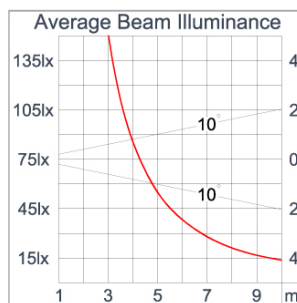

Color	Black 01
	Graphite 02
	Dark Grey 03
	Aluminum Silver 04
	White 06
	Wooden Brown 07

Light Distribution

*Due to the constancy of product development,
we reserve the right to alter all specification
without prior notice.

Unilamp Co., Ltd.
461 Ramintra Road, Kannayao, Bangkok 10230 Thailand
Tel : +66(0)2 943 2420-1, +66(0)2 946 4170-1
Fax : +66(0)2 943 2419
online@unilamp.co.th
www.unilamp.co.th