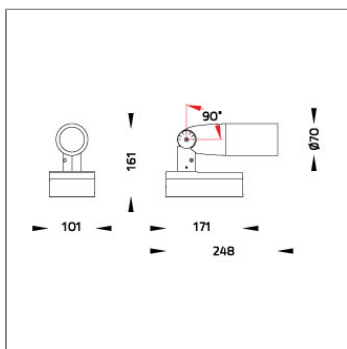

### Technical Data

|                       |                    |
|-----------------------|--------------------|
| Ordering Code :       | 5911-6-5-901-XX    |
| Lamp :                | LED                |
| Beam :                | 20°                |
| CCT :                 | 3000 K             |
| CRI :                 | CRI >80            |
| SDCM :                | SDCM = 3           |
| Lamp Lumen :          | 1850 lm            |
| Luminaire Lumen :     | 850 lm             |
| Lamp Wattage :        | 12 W               |
| Luminaire Wattage :   | 14 W               |
| Efficacy :            | 60 lm/W            |
| Ambient Temperature : | 50°C               |
| Lumen Maintenance     | L70B10 >60,000 h   |
| Controller :          | DALI               |
| Input Voltage :       | 220-240Vac 50/60Hz |
| Net Weight :          | 1.40 kg.           |