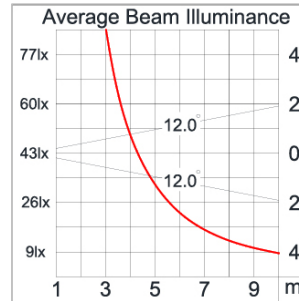

NOVA

NOVA CAP PROJECTOR

LAST UPDATE: 28-02-2025

Specification

IEC Standard	IEC 60598-1 General Requirement IEC 60598-2-1 Fixed Luminaires
Protection	IP54 Class III
Luminaires Body Housing	High-pressure Die Cast Aluminum alloy body and components.
Coating Process	UV stablized polyester powder coat.
Diffuser	Tempered safety glass cover
Gasket	Durable silicone gasket
External Screws	External screws made of stainless steel
Lamp Holder	GU5.3 lampholder
Pre-Wire Cable	Pre-wired with 2x1.0mm. cable
Caution	Installation work has to be carried on according to the enclosed installation manual.
Color	<table><tr><td></td><td>Black O1</td></tr><tr><td></td><td>Graphite O2</td></tr><tr><td></td><td>Dark Grey O3</td></tr><tr><td></td><td>Aluminum Silver O4</td></tr><tr><td></td><td>White O6</td></tr></table>

Light Distribution

*Due to the constancy of product development, we reserve the right to alter all specification without prior notice.