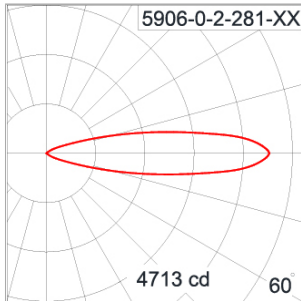

NOVA

NOVA CAP PROJECTOR

LAST UPDATE: 28-02-2025

Specification

IEC Standard	IEC 60598-1 General Requirement IEC 60598-2-1 Fixed Luminaires
Protection	IP54 Class III
Luminaires Body Housing	High-pressure Die Cast Aluminum alloy body and components.
Coating Process	UV stablized polyester powder coat.
Diffuser	Tempered safety glass cover
Gasket	Durable silicone gasket
External Screws	External screws made of stainless steel
Lamp Holder	GU5.3 lampholder
Pre-Wire Cable	Pre-wired with 2x1.0mm. cable
Caution	Installation work has to be carried on according to the enclosed installation manual.
Color	<table><tr><td></td><td>Black O1</td></tr><tr><td></td><td>Graphite O2</td></tr><tr><td></td><td>Dark Grey O3</td></tr><tr><td></td><td>Aluminum Silver O4</td></tr><tr><td></td><td>White O6</td></tr></table>

Light Distribution

*Due to the constancy of product development, we reserve the right to alter all specification without prior notice.