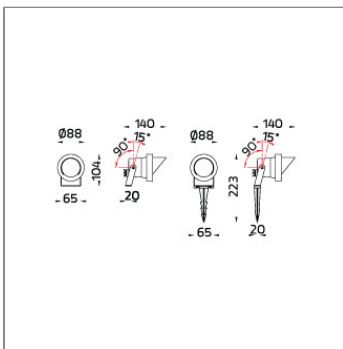

NOVA

NOVA CAP PROJECTOR

LAST UPDATE: 28-02-2025

The NOVA projector is designed for convenient mounting on the ground or wall. Its small dimensions make it suitable for illuminating small plants and trees, as well as small signboards and architectural works. The projector is most effective when used to illuminate objects at short to medium distances. The twist-locked cover makes lamp installation easy. The projector is available in two voltage options: low voltage (GU5.3 socket) and main voltage (GU10 socket).

Technical Data

Ordering Code :	5906-0-2-281-XX
Lamp :	MR16 or LED Retrofit
Socket :	GU5.3
Lamp Wattage :	10 W
Ambient Temperature :	25°C
Controller :	On-Off
Input Voltage :	12Vac 50/60Hz
Net Weight :	- kg.