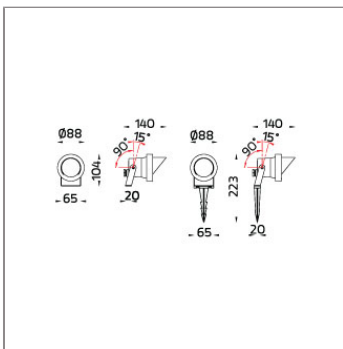

NOVA

NOVA CAP SPOTLIGHT

LAST UPDATE: 24-06-2025

The NOVA projector is designed for convenient mounting on the ground or wall. Its small dimensions make it suitable for illuminating small plants and trees, as well as small signboards and architectural works. The projector is most effective when used to illuminate objects at short to medium distances. The twist-locked cover makes lamp installation easy. The projector is available in two voltage options: low voltage (GU5.3 socket) and main voltage (GU10 socket).

Technical Data

Ordering Code :	5906-0-2-221-XX
Lamp :	Led Retrofit QPAR51
Socket :	GU10
CCT :	2700-6500 K
Lamp Wattage :	4-7 W
Ambient Temperature :	25°C
Controller :	On-Off
Input Voltage :	220-240Vac 50/60Hz
Net Weight :	- kg.