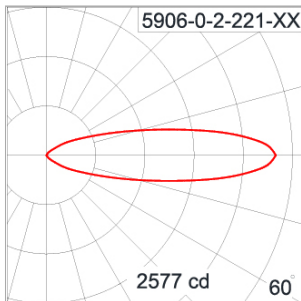

NOVA

NOVA CAP SPOTLIGHT

LAST UPDATE: 24-06-2025

Specification

IEC Standard	IEC 60598-1 General Requirement IEC 60598-2-1 Fixed Luminaires
Protection	IP54 Class I
Luminaires Body Housing	High-pressure Die Cast Aluminum alloy body and components.
Coating Process	UV stablized polyester powder coat.
Diffuser	Tempered safety glass cover
Gasket	Durable silicone gasket
External Screws	External screws made of stainless steel
Lamp Holder	GU10 lampholder
Pre-Wire Cable	Pre-wired with 3x0.75mm. cable
Caution	Installation work has to be carried on according to the enclosed installation manual.
Color	<table><tr><td></td><td>Black O1</td></tr><tr><td></td><td>Graphite O2</td></tr><tr><td></td><td>Dark Grey O3</td></tr><tr><td></td><td>Aluminum Silver O4</td></tr><tr><td></td><td>White O6</td></tr></table>

Light Distribution

*Due to the constancy of product development,
we reserve the right to alter all specification
without prior notice.

Unilamp Co., Ltd.
461 Ramintra Road, Kannayao, Bangkok 10230 Thailand
Tel : +66(O)2 943 2420-1, +66(O)2 946 4170-1
Fax : +66(O)2 943 2419
online@unilamp.co.th
www.unilamp.co.th