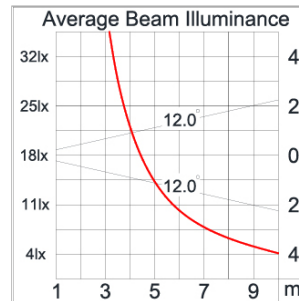

NOVA

NOVA CAP SPOTLIGHT

LAST UPDATE: 24-06-2025

Specification

IEC Standard	IEC 60598-1 General Requirement IEC 60598-2-1 Fixed Luminaires
Protection	IP54 Class I
Luminaires Body Housing	High-pressure Die Cast Aluminum alloy body and components.
Coating Process	UV stablized polyester powder coat.
Diffuser	Tempered safety glass cover
Gasket	Durable silicone gasket
External Screws	External screws made of stainless steel
Lamp Holder	GU10 lampholder
Pre-Wire Cable	Pre-wired with 3x0.75mm. cable
Caution	Installation work has to be carried on according to the enclosed installation manual.
Color	<table><tr><td></td><td>Black O1</td></tr><tr><td></td><td>Graphite O2</td></tr><tr><td></td><td>Dark Grey O3</td></tr><tr><td></td><td>Aluminum Silver O4</td></tr><tr><td></td><td>White O6</td></tr></table>

Light Distribution

*Due to the constancy of product development,
we reserve the right to alter all specification
without prior notice.

Unilamp Co., Ltd.
461 Ramintra Road, Kannayao, Bangkok 10230 Thailand
Tel : +66(O)2 943 2420-1, +66(O)2 946 4170-1
Fax : +66(O)2 943 2419
online@unilamp.co.th
www.unilamp.co.th