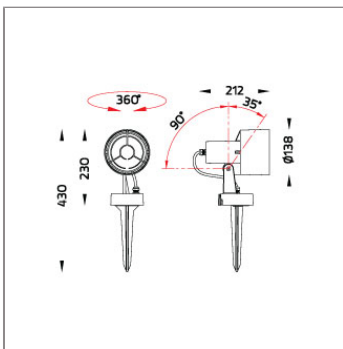

SIGMA is a medium sized projector designed for conventional E27 or LED retrofit lamps. The projector is available as a surface mounted projector or as a set with a ground spike. The innovative weatherproof sealing of the lamp makes it easy replace the light source. SIGMA is ideally suited for illuminating trees, small signs, and architectural features.

Technical Data

Ordering Code :	5904-0-2-263-XX
Lamp :	PAR38 or LED Retrofit
Socket :	E27
Lamp Wattage :	20 W
Ambient Temperature :	25°C
Controller :	On-Off
Input Voltage :	220-240Vac 50/60Hz
Net Weight :	- kg.

Ordering code guide

XXXX-X-X-XXX-XX
 A B C D E

- A Product Code
- B Reflector
- C Electrical Component
- D Lamp
- E Color

Icon definition

Specification

IEC Standard	IEC 60598-1 General Requirement IEC 60598-2-1 Fixed Luminaires												
Protection	IP54 Class I												
Luminaires Body Housing	High-pressure Die Cast Aluminium alloy body and components.												
Coating Process	UV stablized polyester powder coat.												
Gasket	Durable silicone gasket												
External Screws	External screws made of stainless steel												
Lamp Holder	E27 lampholder												
Caution	Installation work has to be carried on according to the enclosed installation manual.												
Color	<table><tr><td></td><td>Black O1</td></tr><tr><td></td><td>Graphite O2</td></tr><tr><td></td><td>Dark Grey O3</td></tr><tr><td></td><td>Aluminum Silver O4</td></tr><tr><td></td><td>White O6</td></tr><tr><td></td><td>Wooden Brown O7</td></tr></table>		Black O1		Graphite O2		Dark Grey O3		Aluminum Silver O4		White O6		Wooden Brown O7
	Black O1												
	Graphite O2												
	Dark Grey O3												
	Aluminum Silver O4												
	White O6												
	Wooden Brown O7												