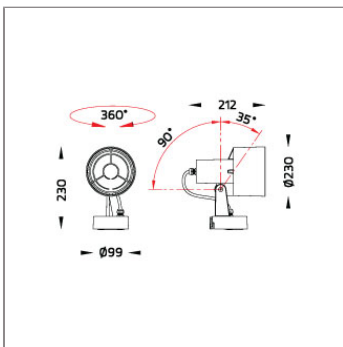

SIGMA is a medium sized projector designed for conventional E27 or LED retrofit lamps. The projector is available as a surface mounted projector or as a set with a ground spike. The innovative weatherproof sealing of the lamp makes it easy replace the light source. SIGMA is ideally suited for illuminating trees, small signs, and architectural features.

Technical Data

Ordering Code :	5903-0-2-263-XX
Lamp :	PAR38 or LED Retrofit
Socket :	E27
Lamp Wattage :	20 W
Ambient Temperature :	25°C
Controller :	On-Off
Input Voltage :	220-240Vac 50/60Hz
Net Weight :	- kg.

Ordering code guide

XXXX-X-X-XXX-XX

B
D
A
C
E

- A Product Code
- B Reflector
- C Electrical Component
- D Lamp
- E Color

Icon definition

Specification

IEC Standard	IEC 60598-1 General Requirement IEC 60598-2-1 Fixed Luminaires												
Protection	IP54 Class I												
Luminaires Body Housing	High-pressure Die Cast Aluminium alloy body and components.												
Coating Process	UV stablized polyester powder coat.												
Gasket	Durable silicone gasket												
External Screws	External screws made of stainless steel												
Lamp Holder	E27 lampholder												
Caution	Installation work has to be carried on according to the enclosed installation manual.												
Color	<table><tr><td></td><td>Black O1</td></tr><tr><td></td><td>Graphite O2</td></tr><tr><td></td><td>Dark Grey O3</td></tr><tr><td></td><td>Aluminum Silver O4</td></tr><tr><td></td><td>White O6</td></tr><tr><td></td><td>Wooden Brown O7</td></tr></table>		Black O1		Graphite O2		Dark Grey O3		Aluminum Silver O4		White O6		Wooden Brown O7
	Black O1												
	Graphite O2												
	Dark Grey O3												
	Aluminum Silver O4												
	White O6												
	Wooden Brown O7												