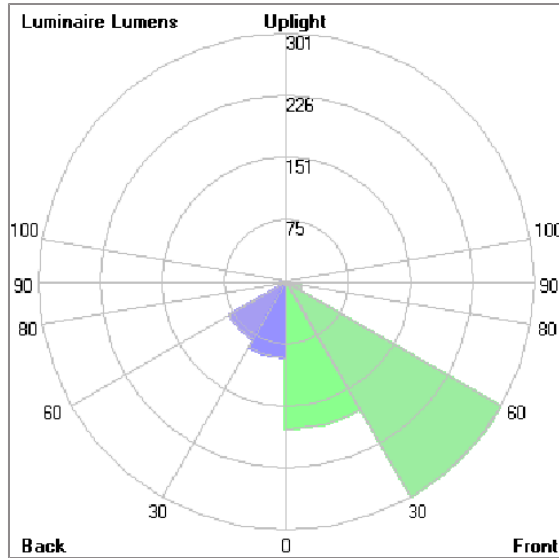

Technical Data

Ordering Code :	5601-K-3-544-XX
Lamp :	LED
Beam :	T1
CCT :	3000 K
CRI :	CRI >80
SDCM :	SDCM = 3
Lamp Lumen :	1040 lm
Luminaire Lumen :	680 lm
Lamp Wattage :	8.4 W
Luminaire Wattage :	10 W
Efficacy :	68 lm/W
Ambient Temperature :	50°C
Lumen Maintenance	L80B10 >108,000 h
Controller :	On-Off
Input Voltage :	220-240Vac 50/60Hz
Net Weight :	1.20 kg.

LAST UPDATE: 14-08-2024

Bug Report

Lum. Classification System [LCS]

LCS	Zone	%Lumens	%Lamp	%Lum
FL	[0-30]	178.8	17.2	26.3
FM	[30-60]	301.3	29.0	44.3
FH	[60-80]	19.0	1.8	2.8
FVH	[80-90]	0.2	0.0	0.0
BL	[0-30]	92.1	8.9	13.6
BM	[30-60]	80.3	7.7	11.8
BH	[60-80]	7.4	0.7	1.1
BVH	[80-90]	0.1	0.0	0.0
UL	[90-100]	< 0.05	0.0	0.0
UH	[100-180]	0.3	0.0	0.0
Total		679.5	65.3	100.0
BUG Rating		BO-U1-G0		