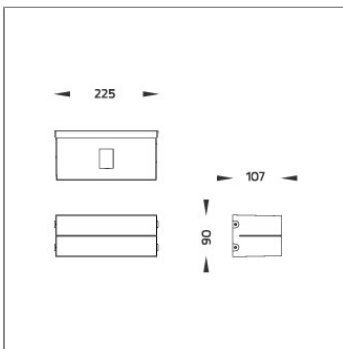

ARGOS

MINI ARGOS – DOWN WALL SURFACE MOUNT

LAST UPDATE: 20-02-2025

Robust and rectangular in appearance, ARGOS offers a wide variety of lighting effects. This is a wall light with simple geometric shape, which is suitable for facade application. It can illuminate both upward and downward or in single direction depending on the desired lighting scheme. Through out state of art engineering and precise manufacturing processes offer reliable dust and water ingress protection of the luminaires. The quality LED modules deliver brilliant color rendering with high color consistency while maintaining a high-value luminaire efficiency.

Technical Data

Ordering Code :	5403-0-3-980-XX
Lamp :	LED
CCT :	3000 K
CRI :	CRI >80
SDCM :	SDCM = 3
Lamp Lumen :	530 lm
Luminaire Lumen :	160 lm
Lamp Wattage :	4.6 W
Luminaire Wattage :	6.4 W
Efficacy :	25 lm/W
Ambient Temperature :	40°C
Lumen Maintenance	L70B10 >90,000 h
Controller :	On-Off
Input Voltage :	220-240Vac 50/60Hz
Net Weight :	1.90 kg.