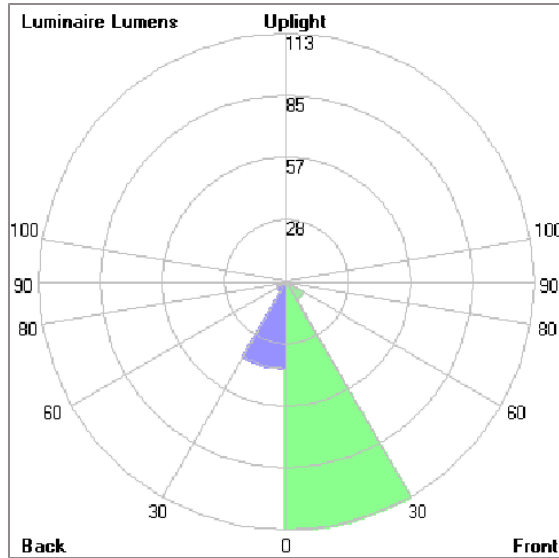

ARGOS

MINI ARGOS – DOWN

WALL SURFACE MOUNT

LAST UPDATE: 20-03-2025

Bug Report

Lum. Classification System [LCS]

LCS	Zone	%Lumens	%Lamp	%Lum
FL	[0-30]	113.4	21.4	66.3
FM	[30-60]	9.0	1.7	5.3
FH	[60-80]	2.0	0.4	1.2
FVH	[80-90]	0.2	0.0	0.1
BL	[0-30]	39.6	7.5	23.2
BM	[30-60]	4.9	0.9	2.9
BH	[60-80]	1.8	0.3	1.0
BVH	[80-90]	0.2	0.0	0.1
UL	[90-100]	0.0	0.0	0.0
UH	[100-180]	0.0	0.0	0.0
Total		171.1	32.2	100.0
BUG Rating		BO-UO-GO		

*Due to the constancy of product development, we reserve the right to alter all specification without prior notice.

Unilamp Co., Ltd.
461 Ramintra Road, Kannayao, Bangkok 10230 Thailand
Tel : +66[0]2 943 2420-1, +66[0]2 946 4170-1
Fax : +66[0]2 943 2419
online@unilamp.co.th
www.unilamp.co.th