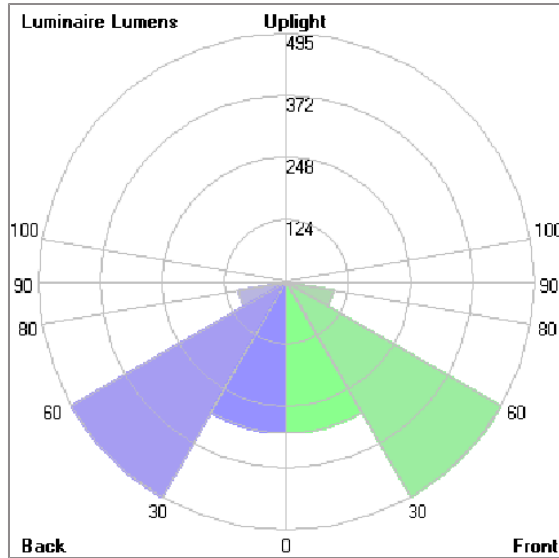

ARGOS

MINI ARGOS – DOWN WALL SURFACE MOUNT

LAST UPDATE: 04-07-2024

Robust and rectangular in appearance, ARGOS offers a wide variety of lighting effects. This is a wall light with simple geometric shape, which suitable for facade application. It cans illuminate both upward and downward or in single direction depending on the desired lighting scheme. Through out state of art engineering and precise manufacturing processes offer reliable dust and water ingress protection of the luminaires. The quality LED modules deliver brilliant color rendering with high color consistency while maintaining a high-value luminaire efficiency.

Technical Data

Ordering Code :	5401-0-3-668-XX
Lamp :	LED
CCT :	3000 K
CRI :	CRI >80
SDCM :	SDCM = 3
Lamp Lumen :	2880 lm
Luminaire Lumen :	1800 lm
Lamp Wattage :	16 W
Luminaire Wattage :	19 W
Efficacy :	94 lm/W
Ambient Temperature :	40°C
Lumen Maintenance	L70B10 >72,000 h
Controller :	On-Off
Input Voltage :	220-240Vac 50/60Hz
Net Weight :	1.70 kg.

Light Distribution

ARGOS

MINI ARGOS – DOWN

WALL SURFACE MOUNT

LAST UPDATE: 04-07-2024

Bug Report

Lum. Classification System [LCS]

LCS	Zone	%Lumens	%Lamp	%Lum
FL	[0-30]	301.8	10.5	16.9
FM	[30-60]	495.5	17.2	27.7
FH	[60-80]	95.3	3.3	5.3
FVH	[80-90]	1.6	0.1	0.1
BL	[0-30]	301.8	10.5	16.9
BM	[30-60]	495.5	17.2	27.7
BH	[60-80]	95.3	3.3	5.3
BVH	[80-90]	1.6	0.1	0.1
UL	[90-100]	0.0	0.0	0.0
UH	[100-180]	0.2	0.0	0.0
Total		1788.6	62.2	100.0
BUG Rating		B1-U1-GO		