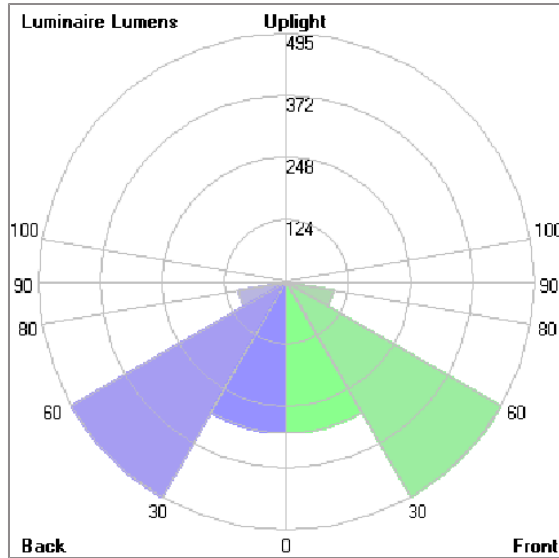

ARGOS

MINI ARGOS – DOWN WALL SURFACE MOUNT

LAST UPDATE: 18-06-2024

Robust and rectangular in appearance, ARGOS offers a wide variety of lighting effects. This is a wall light with simple geometric shape, which suitable for facade application. It cans illuminate both upward and downward or in single direction depending on the desired lighting scheme. Through out state of art engineering and precise manufacturing processes offer reliable dust and water ingress protection of the luminaires. The quality LED modules deliver brilliant color rendering with high color consistency while maintaining a high-value luminaire efficiency.

Technical Data

Ordering Code :	5401-0-3-668-XX
Lamp :	LED
CCT :	3000 K
CRI :	CRI >80
SDCM :	SDCM = 3
Lamp Lumen :	2880 lm
Luminaire Lumen :	1800 lm
Lamp Wattage :	16 W
Luminaire Wattage :	19 W
Efficacy :	94 lm/W
Ambient Temperature :	40°C
Lumen Maintenance	L70B10 >72,000 h
Controller :	On-Off
Input Voltage :	220-240Vac 50/60Hz
Net Weight :	1.70 kg.

Light Distribution

ARGOS

MINI ARGOS – DOWN

WALL SURFACE MOUNT

LAST UPDATE: 18-06-2024

Bug Report

Lum. Classification System [LCS]

LCS	Zone	%Lumens	%Lamp	%Lum
FL	[0-30]	301.8	10.5	16.9
FM	[30-60]	495.5	17.2	27.7
FH	[60-80]	95.3	3.3	5.3
FVH	[80-90]	1.6	0.1	0.1
BL	[0-30]	301.8	10.5	16.9
BM	[30-60]	495.5	17.2	27.7
BH	[60-80]	95.3	3.3	5.3
BVH	[80-90]	1.6	0.1	0.1
UL	[90-100]	0.0	0.0	0.0
UH	[100-180]	0.2	0.0	0.0
Total		1788.6	62.2	100.0
BUG Rating		B1-U1-GO		