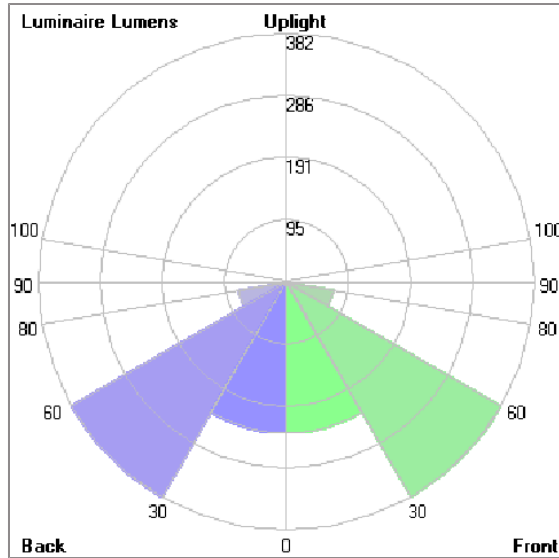

ARGOS

MINI ARGOS – DOWN WALL SURFACE MOUNT

LAST UPDATE: 20-03-2025

Robust and rectangular in appearance, ARGOS offers a wide variety of lighting effects. This is a wall light with simple geometric shape, which is suitable for facade application. It can illuminate both upward and downward or in single direction depending on the desired lighting scheme. Through out state of art engineering and precise manufacturing processes offer reliable dust and water ingress protection of the luminaires. The quality LED modules deliver brilliant color rendering with high color consistency while maintaining a high-value luminaire efficiency.

Technical Data

Ordering Code :	5401-0-3-667-XX
Lamp :	LED
CCT :	4000 K
CRI :	CRI >80
SDCM :	SDCM = 3
Lamp Lumen :	2220 lm
Luminaire Lumen :	1380 lm
Lamp Wattage :	12 W
Luminaire Wattage :	14 W
Efficacy :	98 lm/W
Ambient Temperature :	40°C
Lumen Maintenance	L70B10 >72,000 h
Controller :	On-Off
Input Voltage :	220-240Vac 50/60Hz
Net Weight :	1.70 kg.

Light Distribution

ARGOS

MINI ARGOS – DOWN

WALL SURFACE MOUNT

LAST UPDATE: 20-03-2025

Bug Report

Lum. Classification System [LCS]

LCS	Zone	%Lumens	%Lamp	%Lum
FL	[0-30]	232.6	10.5	16.9
FM	[30-60]	381.9	17.2	27.7
FH	[60-80]	73.5	3.3	5.3
FVH	[80-90]	1.3	0.1	0.1
BL	[0-30]	232.6	10.5	16.9
BM	[30-60]	381.9	17.2	27.7
BH	[60-80]	73.5	3.3	5.3
BVH	[80-90]	1.3	0.1	0.1
UL	[90-100]	0.0	0.0	0.0
UH	[100-180]	0.3	0.0	0.0
Total		1378.9	62.2	100.0
BUG Rating		B1-U1-GO		