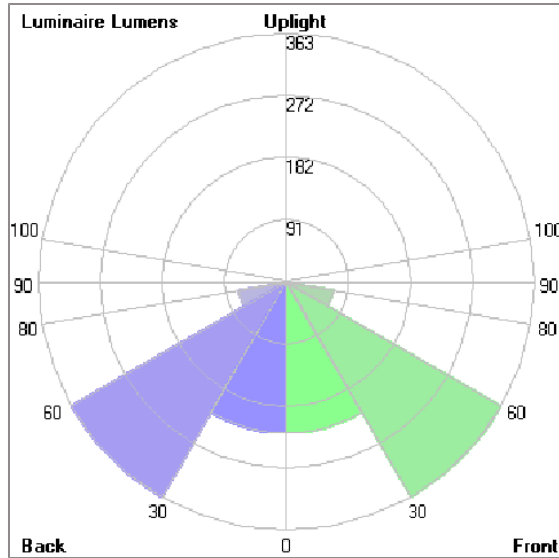

ARGOS

MINI ARGOS – DOWN WALL SURFACE MOUNT

LAST UPDATE: 04-07-2024

Robust and rectangular in appearance, ARGOS offers a wide variety of lighting effects. This is a wall light with simple geometric shape, which suitable for facade application. It cans illuminate both upward and downward or in single direction depending on the desired lighting scheme. Through out state of art engineering and precise manufacturing processes offer reliable dust and water ingress protection of the luminaires. The quality LED modules deliver brilliant color rendering with high color consistency while maintaining a high-value luminaire efficiency.

Technical Data

Ordering Code :	5401-0-3-666-XX
Lamp :	LED
CCT :	3000 K
CRI :	CRI >80
SDCM :	SDCM = 3
Lamp Lumen :	2110 lm
Luminaire Lumen :	1310 lm
Lamp Wattage :	12 W
Luminaire Wattage :	14 W
Efficacy :	93 lm/W
Ambient Temperature :	40°C
Lumen Maintenance	L70B10 >72,000 h
Controller :	On-Off
Input Voltage :	220-240Vac 50/60Hz
Net Weight :	1.70 kg.

Light Distribution

ARGOS

MINI ARGOS – DOWN

WALL SURFACE MOUNT

LAST UPDATE: 04-07-2024

Bug Report

Lum. Classification System [LCS]

LCS	Zone	%Lumens	%Lamp	%Lum
FL	[0-30]	221.1	10.5	16.9
FM	[30-60]	363.0	17.2	27.7
FH	[60-80]	69.9	3.3	5.3
FVH	[80-90]	1.2	0.1	0.1
BL	[0-30]	221.1	10.5	16.9
BM	[30-60]	363.0	17.2	27.7
BH	[60-80]	69.9	3.3	5.3
BVH	[80-90]	1.2	0.1	0.1
UL	[90-100]	0.0	0.0	0.0
UH	[100-180]	0.1	0.0	0.0
Total		1310.5	62.2	100.0
BUG Rating		B1-U1-GO		