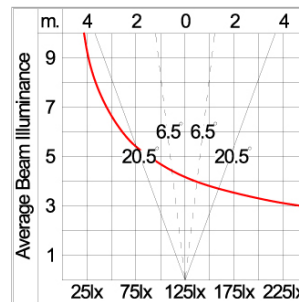

Light Distribution

*Due to the constancy of product development, we reserve the right to alter all specification without prior notice.

Unilamp Co., Ltd.
461 Ramintra Road, Kannayao, Bangkok 10230 Thailand
Tel : +66(O)2 943 2420-1, +66(O)2 946 4170-1
Fax : +66(O)2 943 2419
online@unilamp.co.th
www.unilamp.co.th