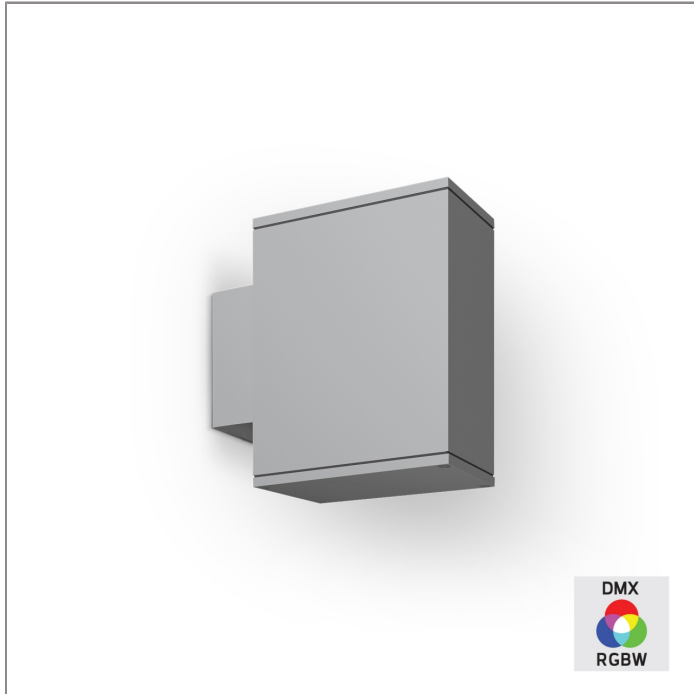

## MEGA BRONCO – UP [DMX] WALL SURFACE MOUNT

LAST UPDATE: 30-10-2024

BRONCO is a contemporary slim luminaire family available as wall surface or ceiling mount configuration. The housing is made from extruded aluminum and enhanced LM6 die-cast aluminum which make it highly corrosion resistant to any extreme environment. BRONCO is designed and tested under high ambient thermal condition. It is protected from the ingress of dust and water and can be used for both outdoor and indoor application. The luminaire is equipped with high-power LED and is available in 2700K, 3000K, 4000K and RGBW option. Optics are utilized to direct the light in wide variety of light distributions. BRONCO is an excellent choice for a widespread range of lighting tasks in modern architectural settings such as highlighting of columns, building facades and high ceilings.

### Technical Data

|                       |                    |
|-----------------------|--------------------|
| Ordering Code :       | 5223-N-6-440-XX    |
| Lamp :                | LED                |
| Beam :                | 13°/41°            |
| CCT :                 | RGBW               |
| Lamp Lumen :          | 1600 lm            |
| Luminaire Lumen :     | 1560 lm            |
| Lamp Wattage :        | 22 W               |
| Luminaire Wattage :   | 29 W               |
| Efficacy :            | 53 lm/W            |
| Ambient Temperature : | 50°C               |
| Controller :          | DMX                |
| Input Voltage :       | 220-240Vac 50/60Hz |
| Net Weight :          | 4.40 kg.           |