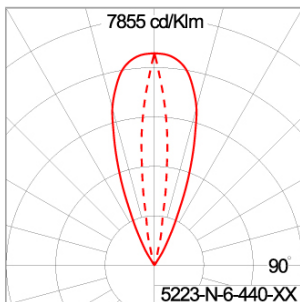

Light Distribution

*Due to the constancy of product development, we reserve the right to alter all specification without prior notice.

Unilamp Co., Ltd.
461 Ramintra Road, Kannayao, Bangkok 10230 Thailand
Tel : +66(O)2 943 2420-1, +66(O)2 946 4170-1
Fax : +66(O)2 943 2419
online@unilamp.co.th
www.unilamp.co.th