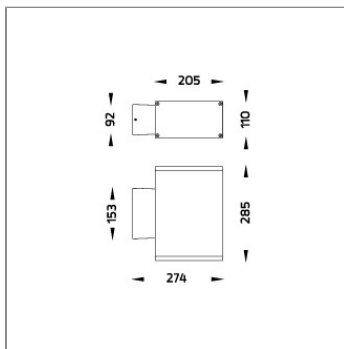

### Technical Data

|                       |                    |
|-----------------------|--------------------|
| Ordering Code :       | 5223-N-6-440-XX    |
| Lamp :                | LED                |
| Beam :                | 13°/41°            |
| CCT :                 | RGBW               |
| Lamp Lumen :          | 1600 lm            |
| Luminaire Lumen :     | 1560 lm            |
| Lamp Wattage :        | 22 W               |
| Luminaire Wattage :   | 29 W               |
| Efficacy :            | 53 lm/W            |
| Ambient Temperature : | 50°C               |
| Controller :          | DMX                |
| Input Voltage :       | 220-240Vac 50/60Hz |
| Net Weight :          | 4.40 kg.           |