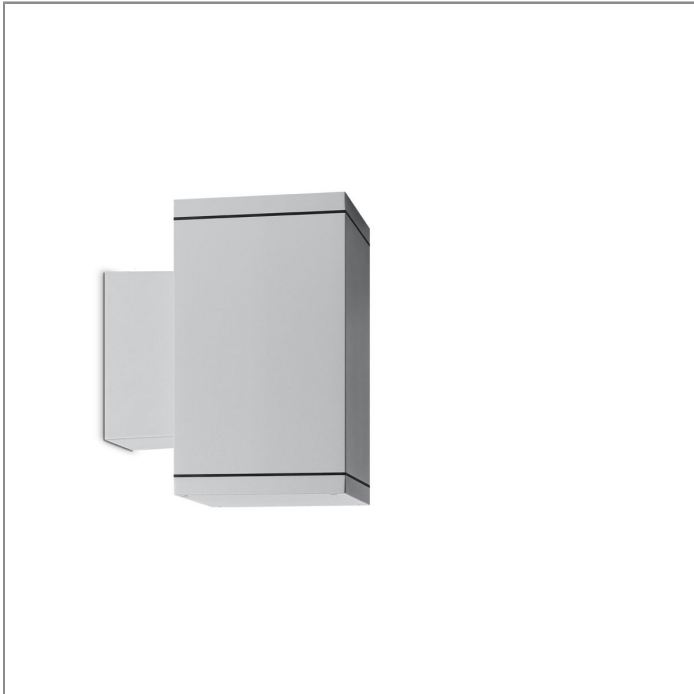

CORE

MAXI CORE – UP

WALL SURFACE MOUNT

LAST UPDATE: 14-05-2024

Characterized by clean and clear-cut lines CORE is a family of square wall light, ceiling light, bollard and pole lights. CORE is available in two sizes and equipped with COB LED/ High Power LED in three color temperatures with exceptional color consistency. It is also available in HID version as well as with E27 holder for Led Retrofit lamps. The computer-aided-design of the parabolic reflector provides a quality light distribution. The housing is dust and water protected through the extensive engineering design and testing. CORE is recommended to illuminate columns, facades, walkways, parks and various architectural design works. The pole lights give a great level of downward light with symmetric wide beam, asymmetric forward throw or side throw light distributions.

Technical Data

| | |
|-----------------------|--------------------|
| Ordering Code : | 5145-6-5-505-XX |
| Lamp : | LED |
| Beam : | 23° |
| CCT : | 2700 K |
| CRI : | CRI >80 |
| SDCM : | SDCM = 3 |
| Lamp Lumen : | 4590 lm |
| Luminaire Lumen : | 4480 lm |
| Lamp Wattage : | 36 W |
| Luminaire Wattage : | 40 W |
| Efficacy : | 112 lm/W |
| Ambient Temperature : | 40°C |
| Lumen Maintenance | L70B10 >90,000 h |
| Controller : | DALI |
| Input Voltage : | 220-240Vac 50/60Hz |
| Net Weight : | 4.70 kg. |

CORE

MAXI CORE – UP

WALL SURFACE MOUNT

The Unilamp logo consists of a white bell icon inside a square, followed by the word "Unilamp" in a bold, white, sans-serif font, all set against a red background.

LAST UPDATE: 14-05-2024