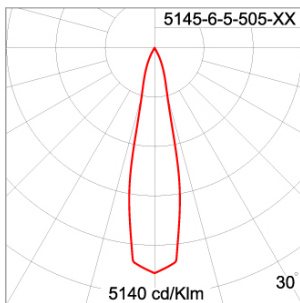

Light Distribution

*Due to the constancy of product development, we reserve the right to alter all specification without prior notice.

Unilamp Co., Ltd.
461 Ramintra Road, Kannayao, Bangkok 10230 Thailand
Tel : +66(0)2 943 2420-1, +66(0)2 946 4170-1
Fax : +66(0)2 943 2419
online@unilamp.co.th
www.unilamp.co.th