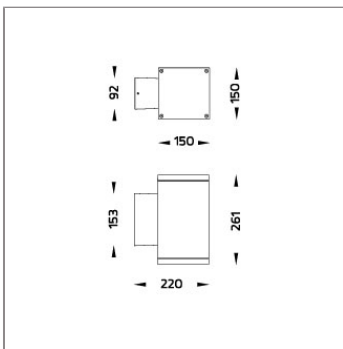

CORE

MAXI CORE – UP

WALL SURFACE MOUNT

LAST UPDATE: 14-05-2024

Characterized by clean and clear-cut lines CORE is a family of square wall light, ceiling light, bollard and pole lights. CORE is available in two sizes and equipped with COB LED/ High Power LED in three color temperatures with exceptional color consistency. It is also available in HID version as well as with E27 holder for Led Retrofit lamps. The computer-aided-design of the parabolic reflector provides a quality light distribution. The housing is dust and water protected through the extensive engineering design and testing. CORE is recommended to illuminate columns, facades, walkways, parks and various architectural design works. The pole lights give a great level of downward light with symmetric wide beam, asymmetric forward throw or side throw light distributions.

Technical Data

| | |
|-----------------------|--------------------|
| Ordering Code : | 5145-6-5-505-XX |
| Lamp : | LED |
| Beam : | 23° |
| CCT : | 2700 K |
| CRI : | CRI >80 |
| SDCM : | SDCM = 3 |
| Lamp Lumen : | 4590 lm |
| Luminaire Lumen : | 4480 lm |
| Lamp Wattage : | 36 W |
| Luminaire Wattage : | 40 W |
| Efficacy : | 112 lm/W |
| Ambient Temperature : | 40°C |
| Lumen Maintenance | L70B10 >90,000 h |
| Controller : | DALI |
| Input Voltage : | 220-240Vac 50/60Hz |
| Net Weight : | 4.70 kg. |