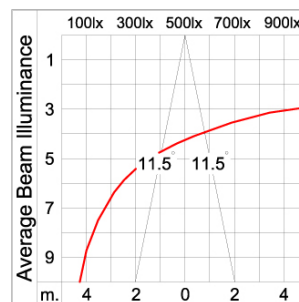

Light Distribution

*Due to the constancy of product development, we reserve the right to alter all specification without prior notice.

Unilamp Co., Ltd.
461 Ramintra Road, Kannayao, Bangkok 10230 Thailand
Tel : +66(0)2 943 2420-1, +66(0)2 946 4170-1
Fax : +66(0)2 943 2419
online@unilamp.co.th
www.unilamp.co.th