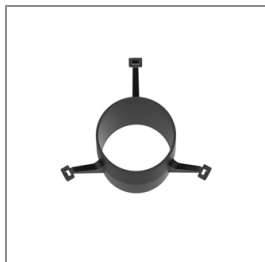

CORE

MAXI CORE – UP

WALL SURFACE MOUNT

The Unilamp logo consists of a white bell icon inside a square, followed by the word "Unilamp" in a bold, white, sans-serif font, all set against a red background.

LAST UPDATE: 14-05-2024

Accessories

Ordering Code:

AUN-GHS-0025-00

Glare Shield Ring for COB

*Due to the constancy of product development,
we reserve the right to alter all specification
without prior notice.

Unilamp Co., Ltd.
461 Ramintra Road, Kannayao, Bangkok 10230 Thailand
Tel : +66[0]2 943 2420-1, +66[0]2 946 4170-1
Fax : +66[0]2 943 2419
online@unilamp.co.th
www.unilamp.co.th