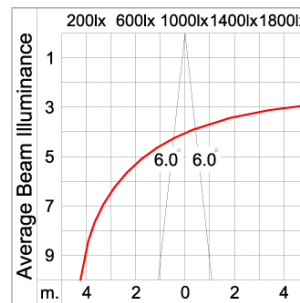

Light Distribution

*Due to the constancy of product development, we reserve the right to alter all specification without prior notice.

Unilamp Co., Ltd.
461 Ramintra Road, Kannayao, Bangkok 10230 Thailand
Tel : +66(0)2 943 2420-1, +66(0)2 946 4170-1
Fax : +66(0)2 943 2419
online@unilamp.co.th
www.unilamp.co.th