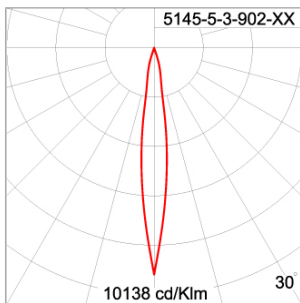

Light Distribution

*Due to the constancy of product development, we reserve the right to alter all specification without prior notice.

Unilamp Co., Ltd.
461 Ramintra Road, Kannayao, Bangkok 10230 Thailand
Tel : +66(0)2 943 2420-1, +66(0)2 946 4170-1
Fax : +66(0)2 943 2419
online@unilamp.co.th
www.unilamp.co.th