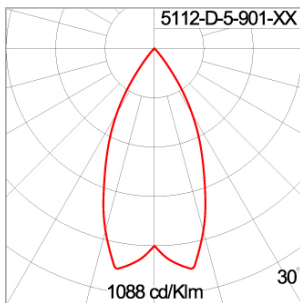

Light Distribution

*Due to the constancy of product development, we reserve the right to alter all specification without prior notice.

Unilamp Co., Ltd.
461 Ramintra Road, Kannayao, Bangkok 10230 Thailand
Tel : +66(0)2 943 2420-1, +66(0)2 946 4170-1
Fax : +66(0)2 943 2419
online@unilamp.co.th
www.unilamp.co.th