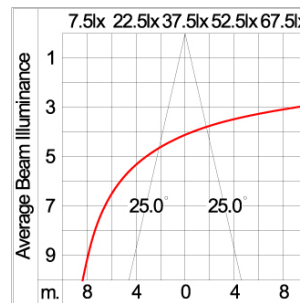

Light Distribution

*Due to the constancy of product development, we reserve the right to alter all specification without prior notice.

Unilamp Co., Ltd.
461 Ramintra Road, Kannayao, Bangkok 10230 Thailand
Tel : +66(0)2 943 2420-1, +66(0)2 946 4170-1
Fax : +66(0)2 943 2419
online@unilamp.co.th
www.unilamp.co.th