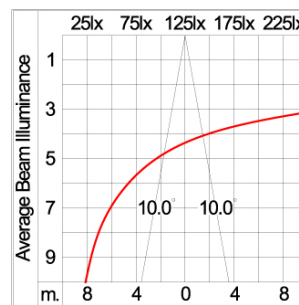

Light Distribution

*Due to the constancy of product development, we reserve the right to alter all specification without prior notice.

Unilamp Co., Ltd.
461 Ramintra Road, Kannayao, Bangkok 10230 Thailand
Tel : +66(0)2 943 2420-1, +66(0)2 946 4170-1
Fax : +66(0)2 943 2419
online@unilamp.co.th
www.unilamp.co.th