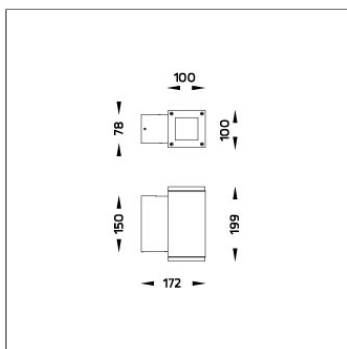

CORE

MINI CORE – DOWN

WALL SURFACE MOUNT

LAST UPDATE: 21-01-2025

Characterized by clean and clear-cut lines CORE is a family of square wall light, ceiling light, bollard and pole lights. CORE is available in two sizes and equipped with COB LED/ High Power LED in three color temperatures with exceptional color consistency. It is also available in HID version as well as with E27 holder for Led Retrofit lamps. The computer-aided-design of the parabolic reflector provides a quality light distribution. The housing is dust and water protected through the extensive engineering design and testing. CORE is recommended to illuminate columns, facades, walkways, parks and various architectural design works. The pole lights give a great level of downward light with symmetric wide beam, asymmetric forward throw or side throw light distributions.

Technical Data

| | |
|-----------------------|--------------------|
| Ordering Code : | 5112-B-5-901-XX |
| Lamp : | LED |
| Beam : | 20° |
| CCT : | 3000 K |
| CRI : | CRI >80 |
| SDCM : | SDCM = 3 |
| Lamp Lumen : | 1850 lm |
| Luminaire Lumen : | 1370 lm |
| Lamp Wattage : | 12 W |
| Luminaire Wattage : | 14 W |
| Efficacy : | 97 lm/W |
| Ambient Temperature : | 50°C |
| Lumen Maintenance | L70B10 >60,000 h |
| Controller : | DALI |
| Input Voltage : | 220-240Vac 50/60Hz |
| Net Weight : | - kg. |