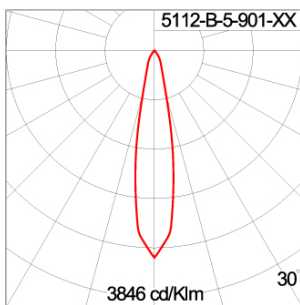

Light Distribution

*Due to the constancy of product development, we reserve the right to alter all specification without prior notice.

Unilamp Co., Ltd.
461 Ramintra Road, Kannayao, Bangkok 10230 Thailand
Tel : +66(0)2 943 2420-1, +66(0)2 946 4170-1
Fax : +66(0)2 943 2419
online@unilamp.co.th
www.unilamp.co.th