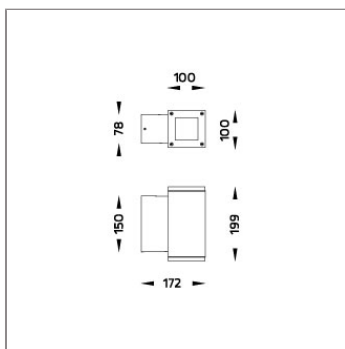

CORE

MINI CORE – DOWN

WALL SURFACE MOUNT

LAST UPDATE: 12-12-2024

Characterized by clean and clear-cut lines CORE is a family of square wall light, ceiling light, bollard and pole lights. CORE is available in two sizes and equipped with COB LED/ High Power LED in three color temperatures with exceptional color consistency. It is also available in HID version as well as with E27 holder for Led Retrofit lamps. The computer-aided-design of the parabolic reflector provides a quality light distribution. The housing is dust and water protected through the extensive engineering design and testing. CORE is recommended to illuminate columns, facades, walkways, parks and various architectural design works. The pole lights give a great level of downward light with symmetric wide beam, asymmetric forward throw or side throw light distributions.

Technical Data

| | |
|-----------------------|--------------------|
| Ordering Code : | 5112-6-4-904-XX |
| Lamp : | LED |
| Beam : | 26° |
| CCT : | 4000 K |
| CRI : | CRI >80 |
| SDCM : | SDCM = 3 |
| Lamp Lumen : | 1940 lm |
| Luminaire Lumen : | 1560 lm |
| Lamp Wattage : | 12 W |
| Luminaire Wattage : | 15 W |
| Efficacy : | 104 lm/W |
| Ambient Temperature : | 50°C |
| Lumen Maintenance | L70B10 >60,000 h |
| Controller : | DIM 1-10V |
| Input Voltage : | 220-240Vac 50/60Hz |
| Net Weight : | 2.30 kg. |