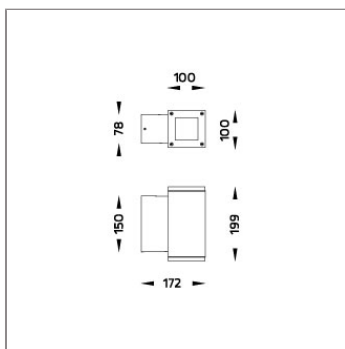

CORE

MINI CORE – DOWN

WALL SURFACE MOUNT

LAST UPDATE: 14-05-2024

Characterized by clean and clear-cut lines CORE is a family of square wall light, ceiling light, bollard and pole lights. CORE is available in two sizes and equipped with COB LED/ High Power LED in three color temperatures with exceptional color consistency. It is also available in HID version as well as with E27 holder for Led Retrofit lamps. The computer-aided-design of the parabolic reflector provides a quality light distribution. The housing is dust and water protected through the extensive engineering design and testing. CORE is recommended to illuminate columns, facades, walkways, parks and various architectural design works. The pole lights give a great level of downward light with symmetric wide beam, asymmetric forward throw or side throw light distributions.

Technical Data

| | |
|-----------------------|--------------------|
| Ordering Code : | 5112-6-4-904-XX |
| Lamp : | LED |
| Beam : | 26° |
| CCT : | 4000 K |
| CRI : | CRI >80 |
| SDCM : | SDCM = 3 |
| Lamp Lumen : | 1940 lm |
| Luminaire Lumen : | 1560 lm |
| Lamp Wattage : | 12 W |
| Luminaire Wattage : | 15 W |
| Efficacy : | 104 lm/W |
| Ambient Temperature : | 50°C |
| Lumen Maintenance | L70B10 >60,000 h |
| Controller : | DIM 1-10V |
| Input Voltage : | 220-240Vac 50/60Hz |
| Net Weight : | 2.30 kg. |