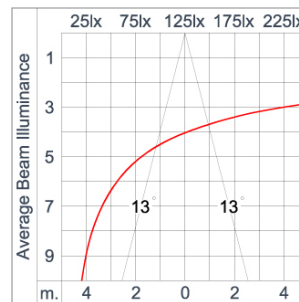

Light Distribution

*Due to the constancy of product development,
we reserve the right to alter all specification
without prior notice.

Unilamp Co., Ltd.
461 Ramintra Road, Kannayao, Bangkok 10230 Thailand
Tel : +66[0]2 943 2420-1, +66[0]2 946 4170-1
Fax : +66[0]2 943 2419
online@unilamp.co.th
www.unilamp.co.th