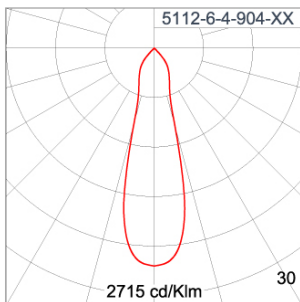

Light Distribution

*Due to the constancy of product development,
we reserve the right to alter all specification
without prior notice.

Unilamp Co., Ltd.
461 Ramintra Road, Kannayao, Bangkok 10230 Thailand
Tel : +66[0]2 943 2420-1, +66[0]2 946 4170-1
Fax : +66[0]2 943 2419
online@unilamp.co.th
www.unilamp.co.th