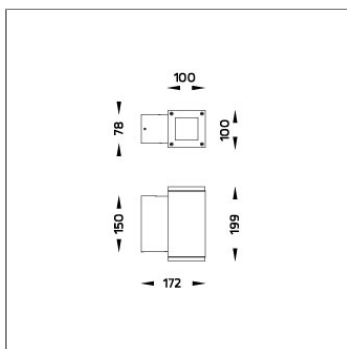

CORE

MINI CORE – DOWN

WALL SURFACE MOUNT

LAST UPDATE: 12-12-2024

Characterized by clean and clear-cut lines CORE is a family of square wall light, ceiling light, bollard and pole lights. CORE is available in two sizes and equipped with COB LED/ High Power LED in three color temperatures with exceptional color consistency. It is also available in HID version as well as with E27 holder for Led Retrofit lamps. The computer-aided-design of the parabolic reflector provides a quality light distribution. The housing is dust and water protected through the extensive engineering design and testing. CORE is recommended to illuminate columns, facades, walkways, parks and various architectural design works. The pole lights give a great level of downward light with symmetric wide beam, asymmetric forward throw or side throw light distributions.

Technical Data

| | |
|-----------------------|--------------------|
| Ordering Code : | 5112-5-4-901-XX |
| Lamp : | LED |
| Beam : | 13° |
| CCT : | 3000 K |
| CRI : | CRI >80 |
| SDCM : | SDCM = 3 |
| Lamp Lumen : | 1850 lm |
| Luminaire Lumen : | 1500 lm |
| Lamp Wattage : | 12 W |
| Luminaire Wattage : | 15 W |
| Efficacy : | 100 lm/W |
| Ambient Temperature : | 50°C |
| Lumen Maintenance | L70B10 >60,000 h |
| Controller : | DIM 1-10V |
| Input Voltage : | 220-240Vac 50/60Hz |
| Net Weight : | 2.30 kg. |