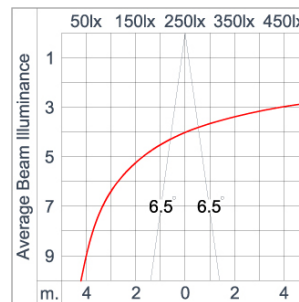

Light Distribution

*Due to the constancy of product development, we reserve the right to alter all specification without prior notice.

Unilamp Co., Ltd.
461 Ramintra Road, Kannayao, Bangkok 10230 Thailand
Tel : +66(0)2 943 2420-1, +66(0)2 946 4170-1
Fax : +66(0)2 943 2419
online@unilamp.co.th
www.unilamp.co.th