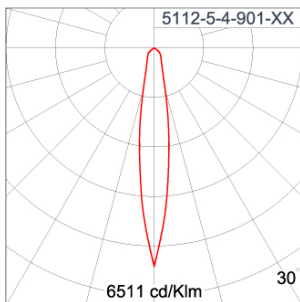

Light Distribution

*Due to the constancy of product development, we reserve the right to alter all specification without prior notice.

Unilamp Co., Ltd.
461 Ramintra Road, Kannayao, Bangkok 10230 Thailand
Tel : +66(0)2 943 2420-1, +66(0)2 946 4170-1
Fax : +66(0)2 943 2419
online@unilamp.co.th
www.unilamp.co.th