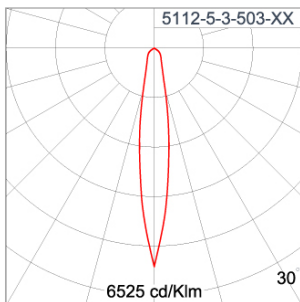

Light Distribution

*Due to the constancy of product development,
we reserve the right to alter all specification
without prior notice.

Unilamp Co., Ltd.
461 Ramintra Road, Kannayao, Bangkok 10230 Thailand
Tel : +66(0)2 943 2420-1, +66(0)2 946 4170-1
Fax : +66(0)2 943 2419
online@unilamp.co.th
www.unilamp.co.th