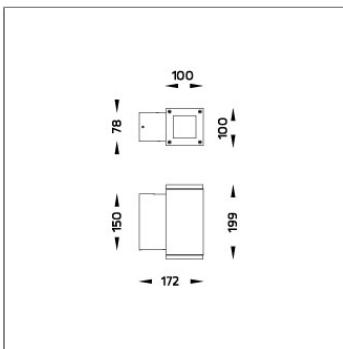

CORE

MINI CORE – DOWN

WALL SURFACE MOUNT

LAST UPDATE: 13-02-2025

Characterized by clean and clear-cut lines CORE is a family of square wall light, ceiling light, bollard and pole lights. CORE is available in two sizes and equipped with COB LED/ High Power LED in three color temperatures with exceptional color consistency. It is also available in HID version as well as with E27 holder for Led Retrofit lamps. The computer-aided-design of the parabolic reflector provides a quality light distribution. The housing is dust and water protected through the extensive engineering design and testing. CORE is recommended to illuminate columns, facades, walkways, parks and various architectural design works. The pole lights give a great level of downward light with symmetric wide beam, asymmetric forward throw or side throw light distributions.

Technical Data

| | |
|-----------------------|--------------------|
| Ordering Code : | 5112-5-3-503-XX |
| Lamp : | LED |
| Beam : | 13° |
| CCT : | 2700 K |
| CRI : | CRI >80 |
| SDCM : | SDCM = 3 |
| Lamp Lumen : | 1760 lm |
| Luminaire Lumen : | 1430 lm |
| Lamp Wattage : | 12 W |
| Luminaire Wattage : | 15 W |
| Efficacy : | 95 lm/W |
| Ambient Temperature : | 50°C |
| Lumen Maintenance | L70B10 >60,000 h |
| Controller : | On-Off |
| Input Voltage : | 220-240Vac 50/60Hz |
| Net Weight : | 2.20 kg. |