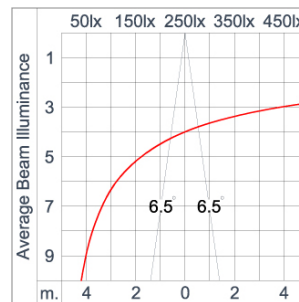

Light Distribution

*Due to the constancy of product development,
we reserve the right to alter all specification
without prior notice.

Unilamp Co., Ltd.
461 Ramintra Road, Kannayao, Bangkok 10230 Thailand
Tel : +66(0)2 943 2420-1, +66(0)2 946 4170-1
Fax : +66(0)2 943 2419
online@unilamp.co.th
www.unilamp.co.th