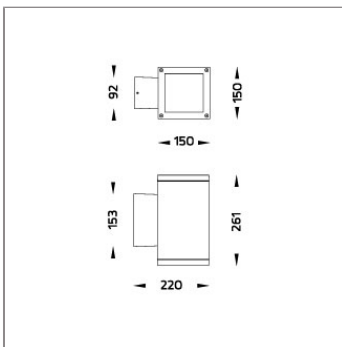

## MAXI CORE – DOWN WALL SURFACE MOUNT

LAST UPDATE: 14-05-2024

Characterized by clean and clear-cut lines CORE is a family of square wall light, ceiling light, bollard and pole lights. CORE is available in two sizes and equipped with COB LED/ High Power LED in three color temperatures with exceptional color consistency. It is also available in HID version as well as with E27 holder for Led Retrofit lamps. The computer-aided-design of the parabolic reflector provides a quality light distribution. The housing is dust and water protected through the extensive engineering design and testing. CORE is recommended to illuminate columns, facades, walkways, parks and various architectural design works. The pole lights give a great level of downward light with symmetric wide beam, asymmetric forward throw or side throw light distributions.

### Technical Data

Ordering Code :	5102-7-3-435-XX
Lamp :	TC-TEL
Socket :	GX24q-3
Beam :	90°
CCT :	2700-4000 K
Lamp Lumen :	2400 lm
Luminaire Lumen :	2400 lm
Lamp Wattage :	32 W
Luminaire Wattage :	32 W
Ambient Temperature :	25°C
Controller :	On-Off
Input Voltage :	220-240Vac 50/60Hz
Net Weight :	3.50 kg.