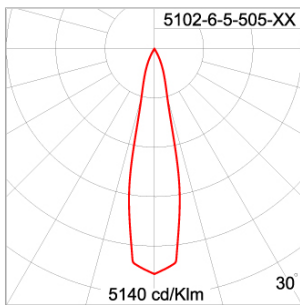

Light Distribution

*Due to the constancy of product development,
we reserve the right to alter all specification
without prior notice.

Unilamp Co., Ltd.
461 Ramintra Road, Kannayao, Bangkok 10230 Thailand
Tel : +66(0)2 943 2420-1, +66(0)2 946 4170-1
Fax : +66(0)2 943 2419
online@unilamp.co.th
www.unilamp.co.th