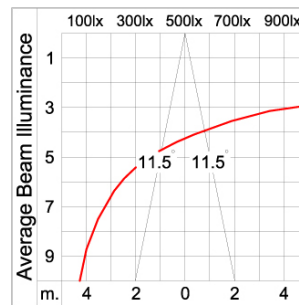

Light Distribution

*Due to the constancy of product development,
we reserve the right to alter all specification
without prior notice.

Unilamp Co., Ltd.
461 Ramintra Road, Kannayao, Bangkok 10230 Thailand
Tel : +66(0)2 943 2420-1, +66(0)2 946 4170-1
Fax : +66(0)2 943 2419
online@unilamp.co.th
www.unilamp.co.th