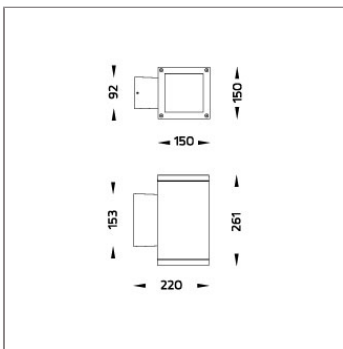

CORE

MAXI CORE – DOWN WALL SURFACE MOUNT

LAST UPDATE: 14-05-2024

Characterized by clean and clear-cut lines CORE is a family of square wall light, ceiling light, bollard and pole lights. CORE is available in two sizes and equipped with COB LED/ High Power LED in three color temperatures with exceptional color consistency. It is also available in HID version as well as with E27 holder for Led Retrofit lamps. The computer-aided-design of the parabolic reflector provides a quality light distribution. The housing is dust and water protected through the extensive engineering design and testing. CORE is recommended to illuminate columns, facades, walkways, parks and various architectural design works. The pole lights give a great level of downward light with symmetric wide beam, asymmetric forward throw or side throw light distributions.

Technical Data

| | |
|-----------------------|--------------------|
| Ordering Code : | 5102-6-5-505-XX |
| Lamp : | LED |
| Beam : | 23° |
| CCT : | 2700 K |
| CRI : | CRI >80 |
| SDCM : | SDCM = 3 |
| Lamp Lumen : | 4590 lm |
| Luminaire Lumen : | 4480 lm |
| Lamp Wattage : | 36 W |
| Luminaire Wattage : | 40 W |
| Efficacy : | 112 lm/W |
| Ambient Temperature : | 40°C |
| Lumen Maintenance | L70B10 >90,000 h |
| Controller : | DALI |
| Input Voltage : | 220-240Vac 50/60Hz |
| Net Weight : | 4.40 kg. |