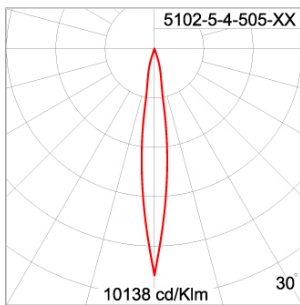

Light Distribution

*Due to the constancy of product development,
we reserve the right to alter all specification
without prior notice.

Unilamp Co., Ltd.
461 Ramintra Road, Kannayao, Bangkok 10230 Thailand
Tel : +66(0)2 943 2420-1, +66(0)2 946 4170-1
Fax : +66(0)2 943 2419
online@unilamp.co.th
www.unilamp.co.th