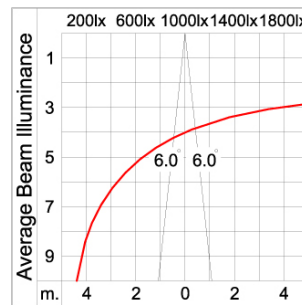

Light Distribution

*Due to the constancy of product development,
we reserve the right to alter all specification
without prior notice.

Unilamp Co., Ltd.
461 Ramintra Road, Kannayao, Bangkok 10230 Thailand
Tel : +66(0)2 943 2420-1, +66(0)2 946 4170-1
Fax : +66(0)2 943 2419
online@unilamp.co.th
www.unilamp.co.th