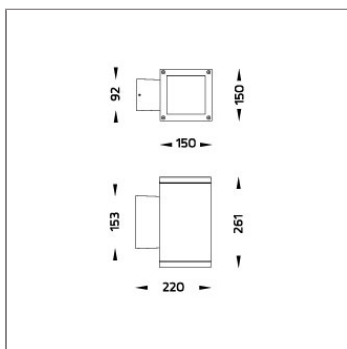

CORE

MAXI CORE – DOWN

WALL SURFACE MOUNT

LAST UPDATE: 14-05-2024

Characterized by clean and clear-cut lines CORE is a family of square wall light, ceiling light, bollard and pole lights. CORE is available in two sizes and equipped with COB LED/ High Power LED in three color temperatures with exceptional color consistency. It is also available in HID version as well as with E27 holder for Led Retrofit lamps. The computer-aided-design of the parabolic reflector provides a quality light distribution. The housing is dust and water protected through the extensive engineering design and testing. CORE is recommended to illuminate columns, facades, walkways, parks and various architectural design works. The pole lights give a great level of downward light with symmetric wide beam, asymmetric forward throw or side throw light distributions.

Technical Data

| | |
|-----------------------|--------------------|
| Ordering Code : | 5102-5-4-505-XX |
| Lamp : | LED |
| Beam : | 12° |
| CCT : | 2700 K |
| CRI : | CRI >80 |
| SDCM : | SDCM = 3 |
| Lamp Lumen : | 4590 lm |
| Luminaire Lumen : | 4590 lm |
| Lamp Wattage : | 36 W |
| Luminaire Wattage : | 40 W |
| Efficacy : | 114 lm/W |
| Ambient Temperature : | 40°C |
| Lumen Maintenance | L70B10 >90,000 h |
| Controller : | DIM 1-10V |
| Input Voltage : | 220-240Vac 50/60Hz |
| Net Weight : | 4.40 kg. |