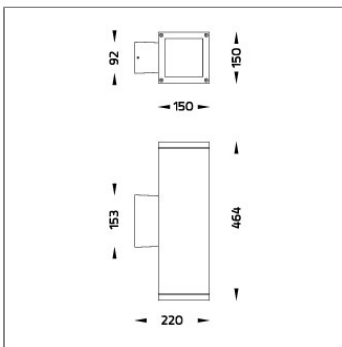

# CORE

MAXI CORE – UP / DOWN

WALL SURFACE MOUNT

 **Unilamp**

LAST UPDATE: 14-05-2024

Characterized by clean and clear-cut lines CORE is a family of square wall light, ceiling light, bollard and pole lights. CORE is available in two sizes and equipped with COB LED/ High Power LED in three color temperatures with exceptional color consistency. It is also available in HID version as well as with E27 holder for Led Retrofit lamps. The computer-aided-design of the parabolic reflector provides a quality light distribution. The housing is dust and water protected through the extensive engineering design and testing. CORE is recommended to illuminate columns, facades, walkways, parks and various architectural design works. The pole lights give a great level of downward light with symmetric wide beam, asymmetric forward throw or side throw light distributions.

## Technical Data

Ordering Code :	5101-6-3-878-XX
Lamp :	LED
Beam :	22°
CCT :	4000 K
CRI :	CRI >80
SDCM :	SDCM = 3
Lamp Lumen :	2x2850 lm
Luminaire Lumen :	4440 lm
Lamp Wattage :	2x30 W
Luminaire Wattage :	60 W
Efficacy :	74 lm/W
Ambient Temperature :	40°C
Lumen Maintenance	L70B50 >40,000 h
Controller :	On-Off (AC LED)
Input Voltage :	220-240Vac 50/60Hz
Net Weight :	6.40 kg.