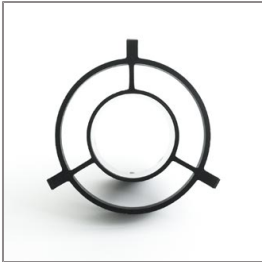

CORE

MAXI CORE – UP / DOWN

WALL SURFACE MOUNT

Unilamp

LAST UPDATE: 14-05-2024

Accessories

Ordering Code:

AUN-GH5-0016-00

Glare Shield Ring for COB

*Due to the constancy of product development,
we reserve the right to alter all specification
without prior notice.

Unilamp Co., Ltd.
461 Ramintra Road, Kannayao, Bangkok 10230 Thailand
Tel : +66[0]2 943 2420-1, +66[0]2 946 4170-1
Fax : +66[0]2 943 2419
online@unilamp.co.th
www.unilamp.co.th