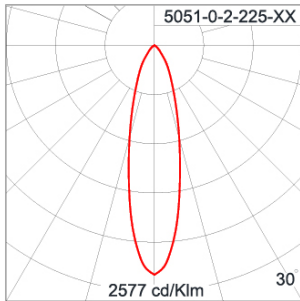

TUBUS

TUBUS ROUND – WALL DOWN

WALL SURFACE LIGHT

LAST UPDATE: 05-06-2026

Specification

IEC Standard	IEC 60598-1 General Requirement IEC 60598-2-1 Fixed Luminaires
Protection	IP65 Class II
Luminaires Body Housing	Durable high-pressure die-cast aluminum alloy for excellent mechanical performance.
Coating Process	Durable UV-resistant polyester powder coat for outdoor applications.
Diffuser	Premium tempered safety glass cover with superior mechanical strength.
Gasket	High-durability silicone gasket for long-lasting sealing performance.
External Screws	Durable stainless steel screws with anti-corrosion grease for extended lifespan.
Lamp Holder	Certified GU10 ceramic lampholder designed for high-temperature applications.
Caution	Installation must be performed as per the provided installation instructions.
Color	Black O1 Graphite O2 Dark Gray O3 Aluminum Silver O4 White O6 Corten O8

Light Distribution

*Due to the constancy of product development,
we reserve the right to alter all specification
without prior notice.

Unilamp Co., Ltd.
461 Ramintra Road, Kannayao, Bangkok 10230 Thailand
Tel : +66(0)2 943 2420-1, +66(0)2 946 4170-1
Fax : +66(0)2 943 2419
online@unilamp.co.th
www.unilamp.co.th