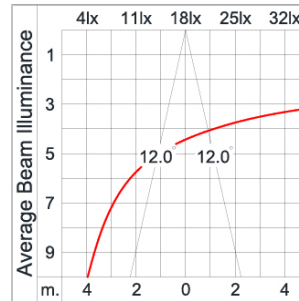

TUBUS

TUBUS ROUND – WALL DOWN

WALL SURFACE LIGHT

LAST UPDATE: 05-06-2026

Specification

IEC Standard	IEC 60598-1 General Requirement IEC 60598-2-1 Fixed Luminaires
Protection	IP65 Class II
Luminaires Body Housing	Durable high-pressure die-cast aluminum alloy for excellent mechanical performance.
Coating Process	Durable UV-resistant polyester powder coat for outdoor applications.
Diffuser	Premium tempered safety glass cover with superior mechanical strength.
Gasket	High-durability silicone gasket for long-lasting sealing performance.
External Screws	Durable stainless steel screws with anti-corrosion grease for extended lifespan.
Lamp Holder	Certified GU10 ceramic lampholder designed for high-temperature applications.
Caution	Installation must be performed as per the provided installation instructions.
Color	Black O1 Graphite O2 Dark Gray O3 Aluminum Silver O4 White O6 Corten O8

Light Distribution

*Due to the constancy of product development,
we reserve the right to alter all specification
without prior notice.

Unilamp Co., Ltd.
461 Ramintra Road, Kannayao, Bangkok 10230 Thailand
Tel : +66(0)2 943 2420-1, +66(0)2 946 4170-1
Fax : +66(0)2 943 2419
online@unilamp.co.th
www.unilamp.co.th