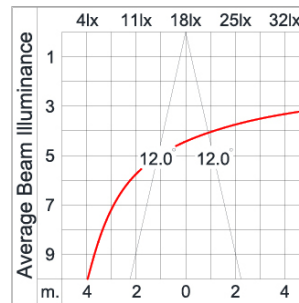

TUBUS

TUBUS ROUND – WALL UP/DOWN WALL SURFACE LIGHT

LAST UPDATE: 05-06-2026

Specification

IEC Standard	IEC 60598-1 General Requirement IEC 60598-2-1 Fixed Luminaires
Protection	IP65 Class II
Luminaires Body Housing	Durable high-pressure die-cast aluminum alloy for excellent mechanical performance.
Coating Process	Durable UV-resistant polyester powder coat for outdoor applications.
Diffuser	Premium tempered safety glass cover with superior mechanical strength.
Gasket	High-durability silicone gasket for long-lasting sealing performance.
External Screws	Durable stainless steel screws with anti-corrosion grease for extended lifespan.
Lamp Holder	Certified GU10 ceramic lampholder designed for high-temperature applications.
Caution	Installation must be performed as per the provided installation instructions.
Color	Black O1 Graphite O2 Dark Gray O3 Aluminum Silver O4 White O6 Corten O8

Light Distribution

*Due to the constancy of product development,
we reserve the right to alter all specification
without prior notice.

Unilamp Co., Ltd.
461 Ramintra Road, Kannayao, Bangkok 10230 Thailand
Tel : +66(0)2 943 2420-1, +66(0)2 946 4170-1
Fax : +66(0)2 943 2419
online@unilamp.co.th
www.unilamp.co.th