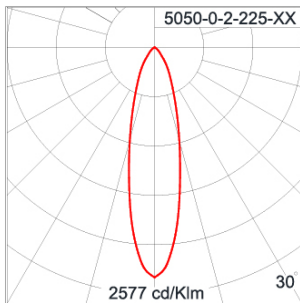

TUBUS

TUBUS ROUND – WALL UP/DOWN WALL SURFACE LIGHT

LAST UPDATE: 05-06-2026

Specification

IEC Standard	IEC 60598-1 General Requirement IEC 60598-2-1 Fixed Luminaires
Protection	IP65 Class II
Luminaires Body Housing	Durable high-pressure die-cast aluminum alloy for excellent mechanical performance.
Coating Process	Durable UV-resistant polyester powder coat for outdoor applications.
Diffuser	Premium tempered safety glass cover with superior mechanical strength.
Gasket	High-durability silicone gasket for long-lasting sealing performance.
External Screws	Durable stainless steel screws with anti-corrosion grease for extended lifespan.
Lamp Holder	Certified GU10 ceramic lampholder designed for high-temperature applications.
Caution	Installation must be performed as per the provided installation instructions.
Color	Black O1 Graphite O2 Dark Gray O3 Aluminum Silver O4 White O6 Corten O8

Light Distribution

*Due to the constancy of product development,
we reserve the right to alter all specification
without prior notice.

Unilamp Co., Ltd.
461 Ramintra Road, Kannayao, Bangkok 10230 Thailand
Tel : +66(0)2 943 2420-1, +66(0)2 946 4170-1
Fax : +66(0)2 943 2419
online@unilamp.co.th
www.unilamp.co.th