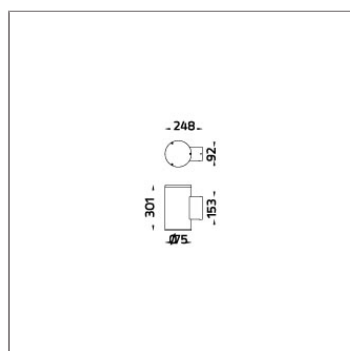

TUBE

MAXI TUBE – UP [DMX]

WALL SURFACE MOUNT

LAST UPDATE: 09-01-2025

TUBE a family of cylindrical shaped wall light, ceiling light and Area light. The body components are made from extruded and LM6 aluminium which make them highly corrosion resistant to any extreme environment. TUBE is protected from the ingress of dust and water and are used in both outdoor and indoor environments. Fitted with COB LED in three color temperature from 2700K, 3000K or 4000K with high CRI. HID light source and retrofit solution for E27 Led lamps are also available. TUBE can solve many lighting tasks in modern architectural surrounds and are generally used in illuminating columns and facades. The pole lights give a great level of downward light with symmetric wide beam, asymmetric forward throw or side throw light distributions. Catenary mounting of luminaires is great option for tasteful illumination of outdoor spaces. Flexible arrangement of the luminaire position enables lighting designers to set the light mood to a multitude of use cases. The innovative lever clamping system utilizes a single common tool for a trouble free easy installation. All commonly used catenary wires with a diameter of 4 – 8mm are suitable. Wire slope of up to 20° can be easily compensated. Catenary mount luminaires are equipped with a single prewired cable of 2000mm length. Double prewired cable for looping is available upon request.

Technical Data

Ordering Code :	5046-N-6-440-XX
Lamp :	LED
Beam :	15°/40°
CCT :	RGBW
Lamp Lumen :	1600 lm
Luminaire Lumen :	930 lm
Lamp Wattage :	22 W
Luminaire Wattage :	27 W
Efficacy :	34 lm/W
Ambient Temperature :	50°C
Controller :	DMX
Input Voltage :	220-240Vac 50/60Hz
Net Weight :	4.40 kg.