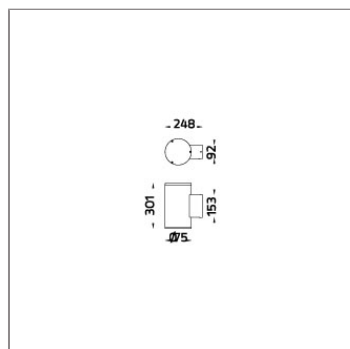

TUBE

MAXI TUBE – UP [DMX]

WALL SURFACE MOUNT

LAST UPDATE: 30-10-2024

TUBE a family of cylindrical shaped wall light, ceiling light and Area light. The body components are made from extruded and LM6 aluminium which make them highly corrosion resistant to any extreme environment. TUBE is protected from the ingress of dust and water and are used in both outdoor and indoor environments. Fitted with COB LED in three color temperature from 2700K, 3000K or 4000K with high CRI. HID light source and retrofit solution for E27 Led lamps are also available. TUBE can solve many lighting tasks in modern architectural surrounds and are generally used in illuminating columns and facades. The pole lights give a great level of downward light with symmetric wide beam, asymmetric forward throw or side throw light distributions. Catenary mounting of luminaires is great option for tasteful illumination of outdoor spaces. Flexible arrangement of the luminaire position enables lighting designers to set the light mood to a multitude of use cases. The innovative lever clamping system utilizes a single common tool for a trouble free easy installation. All commonly used catenary wires with a diameter of 4 – 8mm are suitable. Wire slope of up to 20° can be easily compensated. Catenary mount luminaires are equipped with a single prewired cable of 2000mm length. Double prewired cable for looping is available upon request.

Technical Data

Ordering Code :	5046-H-6-440-XX
Lamp :	LED
Beam :	40°/15°
CCT :	RGBW
Lamp Lumen :	1600 lm
Luminaire Lumen :	930 lm
Lamp Wattage :	22 W
Luminaire Wattage :	27 W
Efficacy :	34 lm/W
Ambient Temperature :	50°C
Controller :	DMX
Input Voltage :	220-240Vac 50/60Hz
Net Weight :	4.40 kg.