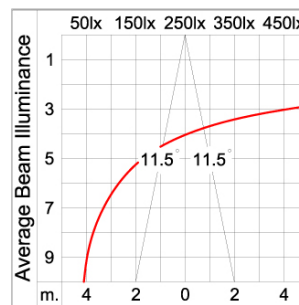

Light Distribution

*Due to the constancy of product development, we reserve the right to alter all specification without prior notice.

Unilamp Co., Ltd.
461 Ramintra Road, Kannayao, Bangkok 10230 Thailand
Tel : +66(0)2 943 2420-1, +66(0)2 946 4170-1
Fax : +66(0)2 943 2419
online@unilamp.co.th
www.unilamp.co.th