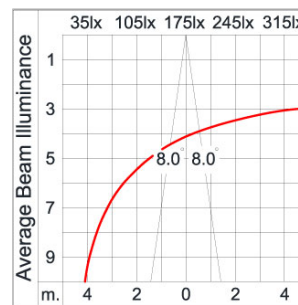

Light Distribution

*Due to the constancy of product development,
we reserve the right to alter all specification
without prior notice.

Unilamp Co., Ltd.
461 Ramintra Road, Kannayao, Bangkok 10230 Thailand
Tel : +66(0)2 943 2420-1, +66(0)2 946 4170-1
Fax : +66(0)2 943 2419
online@unilamp.co.th
www.unilamp.co.th