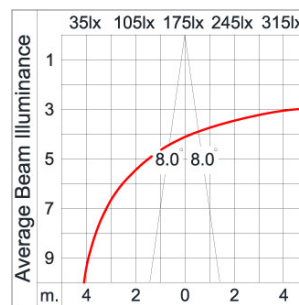

Light Distribution

*Due to the constancy of product development, we reserve the right to alter all specification without prior notice.

Unilamp Co., Ltd.
461 Ramintra Road, Kannayao, Bangkok 10230 Thailand
Tel : +66(O)2 943 2420-1, +66(O)2 946 4170-1
Fax : +66(O)2 943 2419
online@unilamp.co.th
www.unilamp.co.th