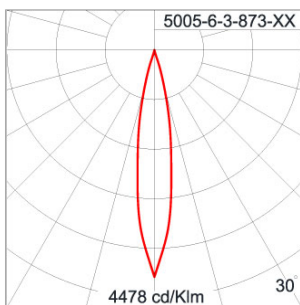

Light Distribution

*Due to the constancy of product development, we reserve the right to alter all specification without prior notice.

Unilamp Co., Ltd.
461 Ramintra Road, Kannayao, Bangkok 10230 Thailand
Tel : +66(O)2 943 2420-1, +66(O)2 946 4170-1
Fax : +66(O)2 943 2419
online@unilamp.co.th
www.unilamp.co.th