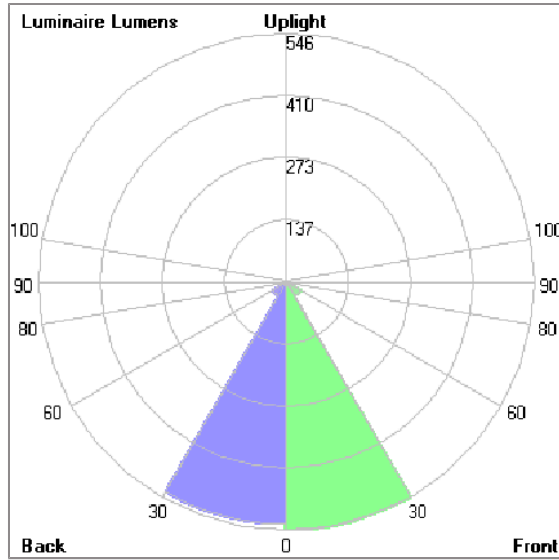

TUBE

MEDIUM TUBE – DOWN

WALL SURFACE MOUNT

LAST UPDATE: 09-01-2025

Bug Report

Lum. Classification System [LCS]

LCS	Zone	%Lumens	%Lamp	%Lum
FL	[0-30]	546.2	30.3	47.3
FM	[30-60]	36.4	2.0	3.2
FH	[60-80]	1.6	0.1	0.1
FVH	[80-90]	0.1	0.0	0.0
BL	[0-30]	532.8	29.6	46.1
BM	[30-60]	35.4	2.0	3.1
BH	[60-80]	1.6	0.1	0.1
BVH	[80-90]	0.1	0.0	0.0
UL	[90-100]	0.0	0.0	0.0
UH	[100-180]	0.7	0.0	0.1
Total		1154.9	64.1	100.0
BUG Rating		B2-U1-G0		

*Due to the constancy of product development,
we reserve the right to alter all specification
without prior notice.

Unilamp Co., Ltd.
461 Ramintra Road, Kannayao, Bangkok 10230 Thailand
Tel : +66[0]2 943 2420-1, +66[0]2 946 4170-1
Fax : +66[0]2 943 2419
online@unilamp.co.th
www.unilamp.co.th