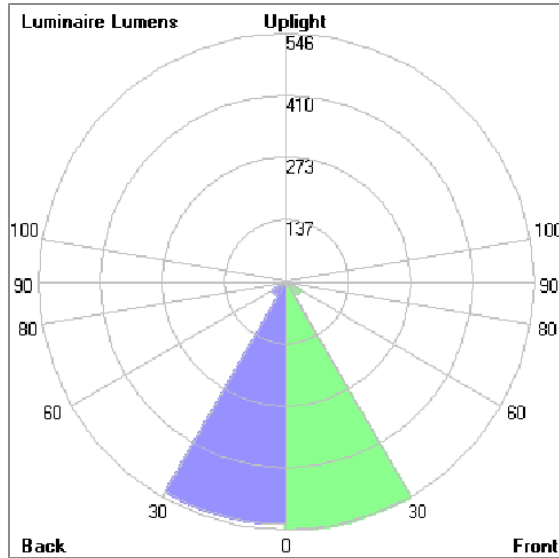

TUBE

MEDIUM TUBE – DOWN

WALL SURFACE LIGHT

LAST UPDATE: 18-05-2026

Bug Report

Lum. Classification System [LCS]

| LCS | Zone | %Lumens | %Lamp | %Lum |
|------------|-----------|----------|-------|-------|
| FL | [0-30] | 546.2 | 30.3 | 47.3 |
| FM | [30-60] | 36.4 | 2.0 | 3.2 |
| FH | [60-80] | 1.6 | 0.1 | 0.1 |
| FVH | [80-90] | 0.1 | 0.0 | 0.0 |
| BL | [0-30] | 532.8 | 29.6 | 46.1 |
| BM | [30-60] | 35.4 | 2.0 | 3.1 |
| BH | [60-80] | 1.6 | 0.1 | 0.1 |
| BVH | [80-90] | 0.1 | 0.0 | 0.0 |
| UL | [90-100] | 0.0 | 0.0 | 0.0 |
| UH | [100-180] | 0.7 | 0.0 | 0.1 |
| Total | | 1154.9 | 64.1 | 100.0 |
| BUG Rating | | B2-U1-G0 | | |