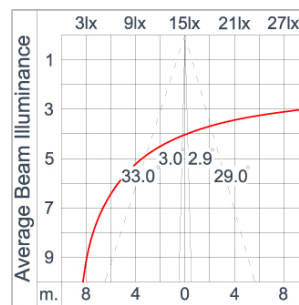

Light Distribution

*Due to the constancy of product development, we reserve the right to alter all specification without prior notice.

Unilamp Co., Ltd.
461 Ramintra Road, Kannayao, Bangkok 10230 Thailand
Tel : +66[0]2 943 2420-1, +66[0]2 946 4170-1
Fax : +66[0]2 943 2419
online@unilamp.co.th
www.unilamp.co.th