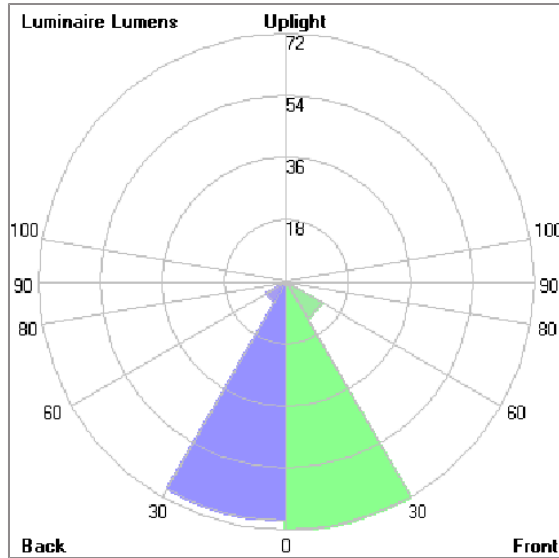

Technical Data

| | |
|-----------------------|--------------------|
| Ordering Code : | 5004-Q-4-647-XX |
| Lamp : | LED |
| Beam : | 77°/6.2° |
| CCT : | 3000 K |
| CRI : | CRI >80 |
| SDCM : | SDCM = 3 |
| Lamp Lumen : | 1040 lm |
| Luminaire Lumen : | 160 lm |
| Lamp Wattage : | 8.4 W |
| Luminaire Wattage : | 10 W |
| Efficacy : | 16 lm/W |
| Ambient Temperature : | 50°C |
| Lumen Maintenance | L80B10 >108,000 h |
| Controller : | DIM 1-10V |
| Input Voltage : | 220-240Vac 50/60Hz |
| Net Weight : | 2.20 kg. |

TUBE

MINI TUBE – DOWN

WALL SURFACE MOUNT

LAST UPDATE: 27-11-2024

Bug Report

Lum. Classification System [LCS]

| LCS | Zone | %Lumens | %Lamp | %Lum |
|------------|-----------|----------|-------|-------|
| FL | [0-30] | 71.9 | 6.9 | 45.0 |
| FM | [30-60] | 12.0 | 1.2 | 7.5 |
| FH | [60-80] | 0.0 | 0.0 | 0.0 |
| FVH | [80-90] | 0.0 | 0.0 | 0.0 |
| BL | [0-30] | 69.1 | 6.6 | 43.2 |
| BM | [30-60] | 6.8 | 0.7 | 4.2 |
| BH | [60-80] | 0.0 | 0.0 | 0.0 |
| BVH | [80-90] | 0.0 | 0.0 | 0.0 |
| UL | [90-100] | 0.0 | 0.0 | 0.0 |
| UH | [100-180] | 0.0 | 0.0 | 0.0 |
| Total | | 159.8 | 15.4 | 100.0 |
| BUG Rating | | BO-UO-GO | | |