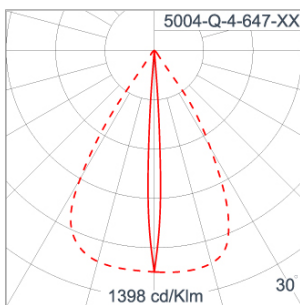

Light Distribution

*Due to the constancy of product development, we reserve the right to alter all specification without prior notice.

Unilamp Co., Ltd.
461 Ramintra Road, Kannayao, Bangkok 10230 Thailand
Tel : +66[0]2 943 2420-1, +66[0]2 946 4170-1
Fax : +66[0]2 943 2419
online@unilamp.co.th
www.unilamp.co.th