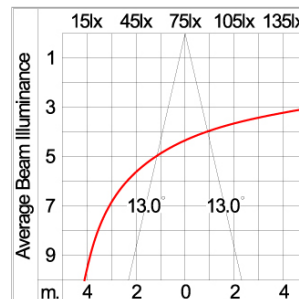

Light Distribution

*Due to the constancy of product development, we reserve the right to alter all specification without prior notice.

Unilamp Co., Ltd.
461 Ramintra Road, Kannayao, Bangkok 10230 Thailand
Tel : +66[0]2 943 2420-1, +66[0]2 946 4170-1
Fax : +66[0]2 943 2419
online@unilamp.co.th
www.unilamp.co.th