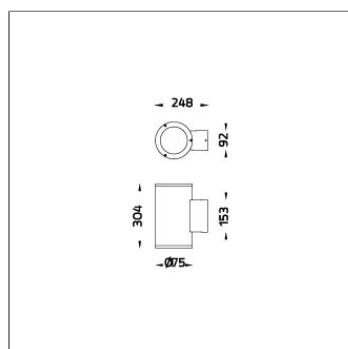

TUBE

MAXI TUBE – UP / DOWN [DMX]

WALL SURFACE MOUNT

LAST UPDATE: 09-01-2025

TUBE a family of cylindrical shaped wall light, ceiling light and Area light. The body components are made from extruded and LM6 aluminium which make them highly corrosion resistant to any extreme environment. TUBE is protected from the ingress of dust and water and are used in both outdoor and indoor environments. Fitted with COB LED in three color temperature from 2700K, 3000K or 4000K with high CRI. HID light source and retrofit solution for E27 Led lamps are also available. TUBE can solve many lighting tasks in modern architectural surrounds and are generally used in illuminating columns and facades. The pole lights give a great level of downward light with symmetric wide beam, asymmetric forward throw or side throw light distributions. Catenary mounting of luminaires is great option for tasteful illumination of outdoor spaces. Flexible arrangement of the luminaire position enables lighting designers to set the light mood to a multitude of use cases. The innovative lever clamping system utilizes a single common tool for a trouble free easy installation. All commonly used catenary wires with a diameter of 4 – 8mm are suitable. Wire slope of up to 20° can be easily compensated. Catenary mount luminaires are equipped with a single prewired cable of 2000mm length. Double prewired cable for looping is available upon request.

Technical Data

Ordering Code :	5003-A-6-440-XX
Lamp :	LED
Beam :	14°
CCT :	RGBW
Lamp Lumen :	2x1600 lm
Luminaire Lumen :	1900 lm
Lamp Wattage :	2x22 W
Luminaire Wattage :	46 W
Efficacy :	41 lm/W
Ambient Temperature :	50°C
Controller :	DMX
Input Voltage :	220-240Vac 50/60Hz
Net Weight :	7.20 kg.